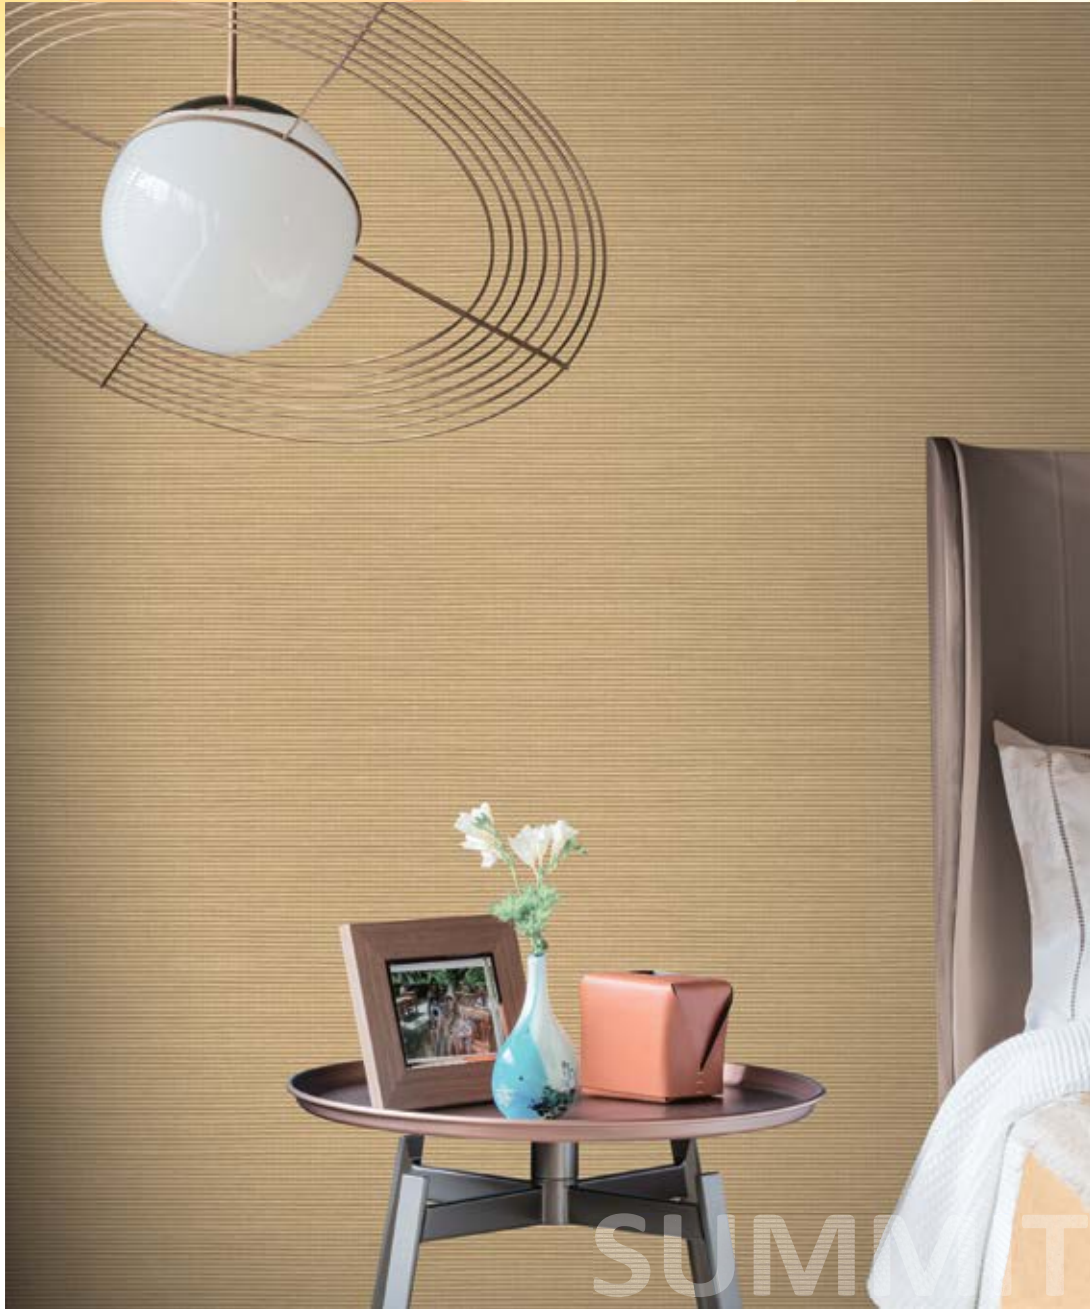

81127-3

81127-5

81127-6

SUMMIT

SUMMIT

PREMIUM SILK WALLCOVERING

Range : Nova

Roll Dimension : 1.06 mtr x 15.50 mtr = 178 SQFT