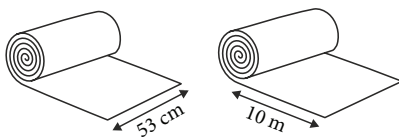

GOR909

GOR911

TECHNICAL INFORMATION

- » Reference Code: GOR9
- » Repeat Size (Hor x Ver): 53 cm x 32 cm
- » Quality: Non Woven
- » Width (cm): 53 cm
- » Length: 10 meter

Sufficient Light fast

Scrubble

Paste The Wall