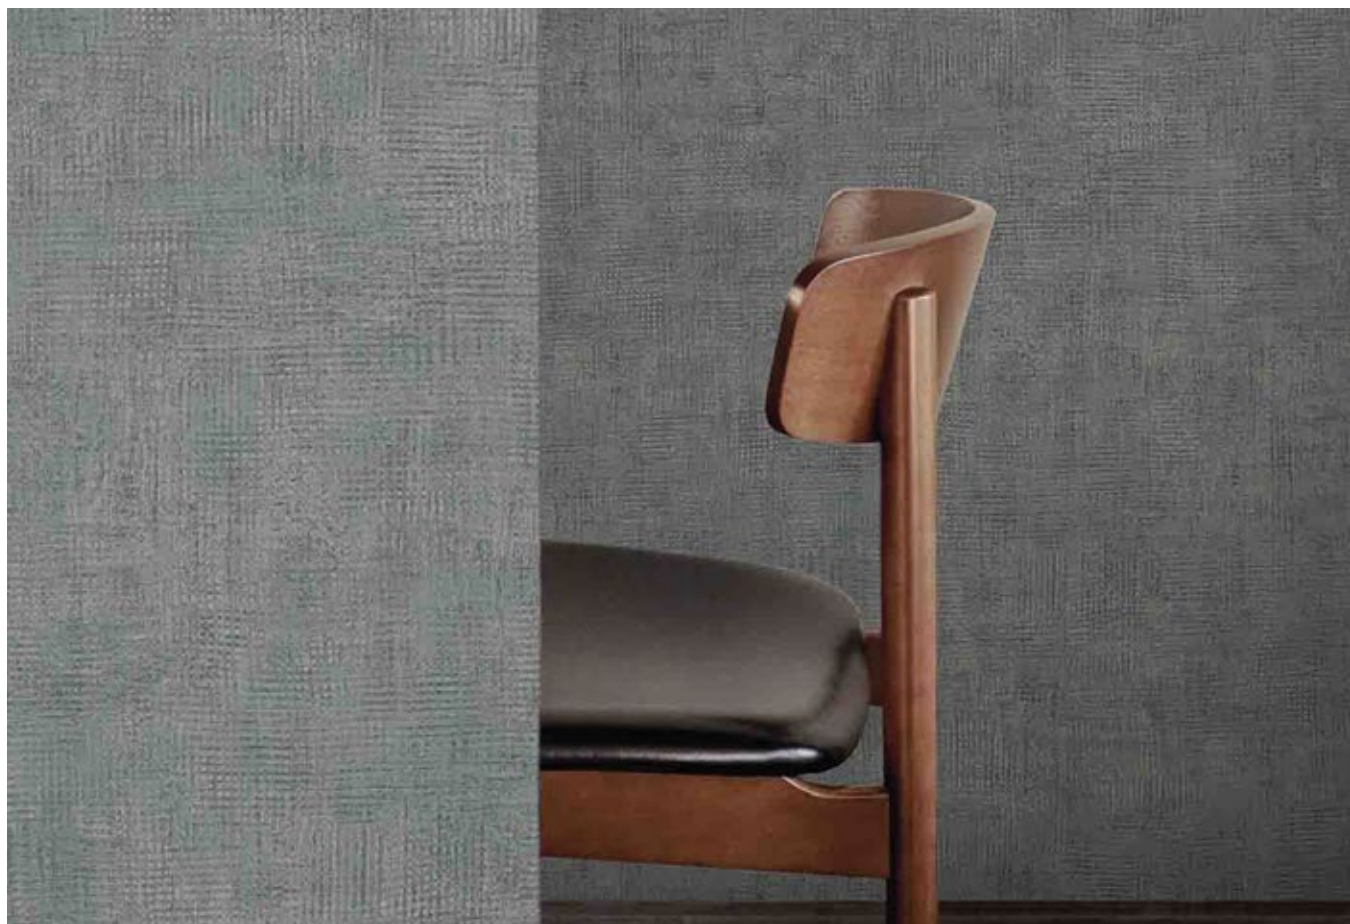

PEBBLES

81309-6