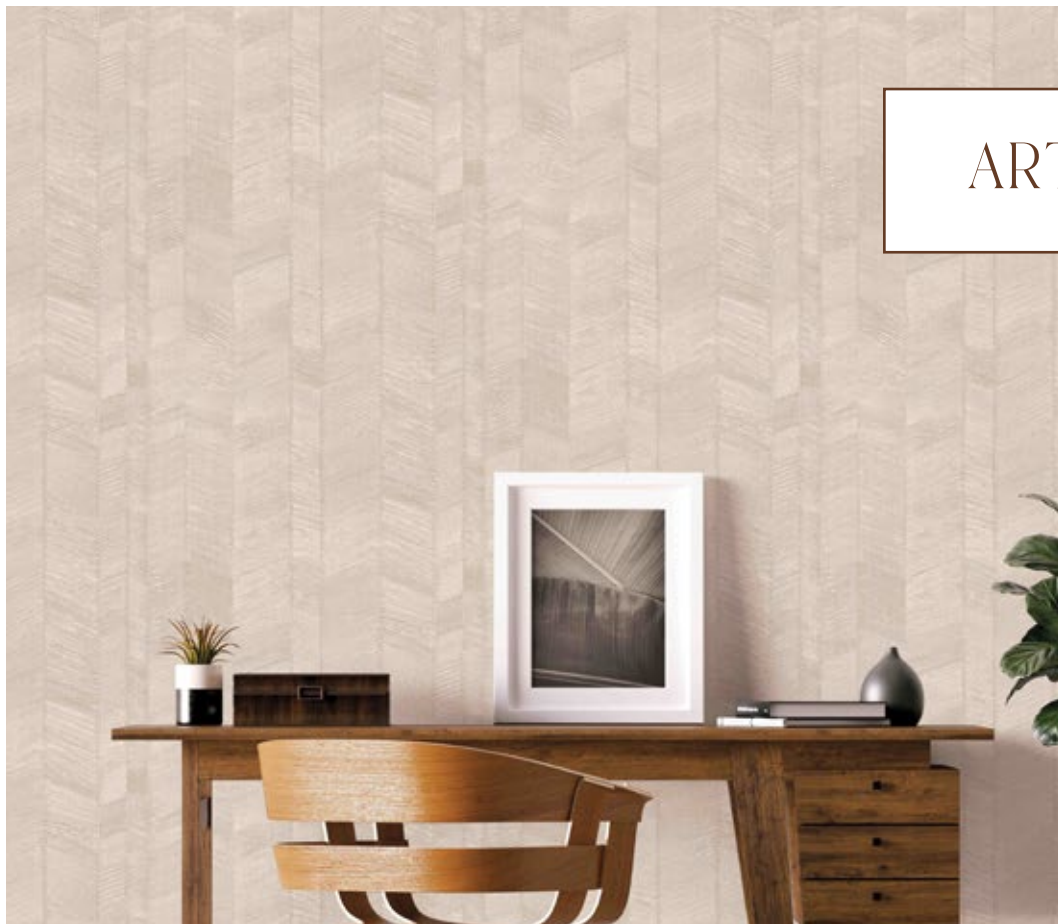

ARTISAN

81312-2