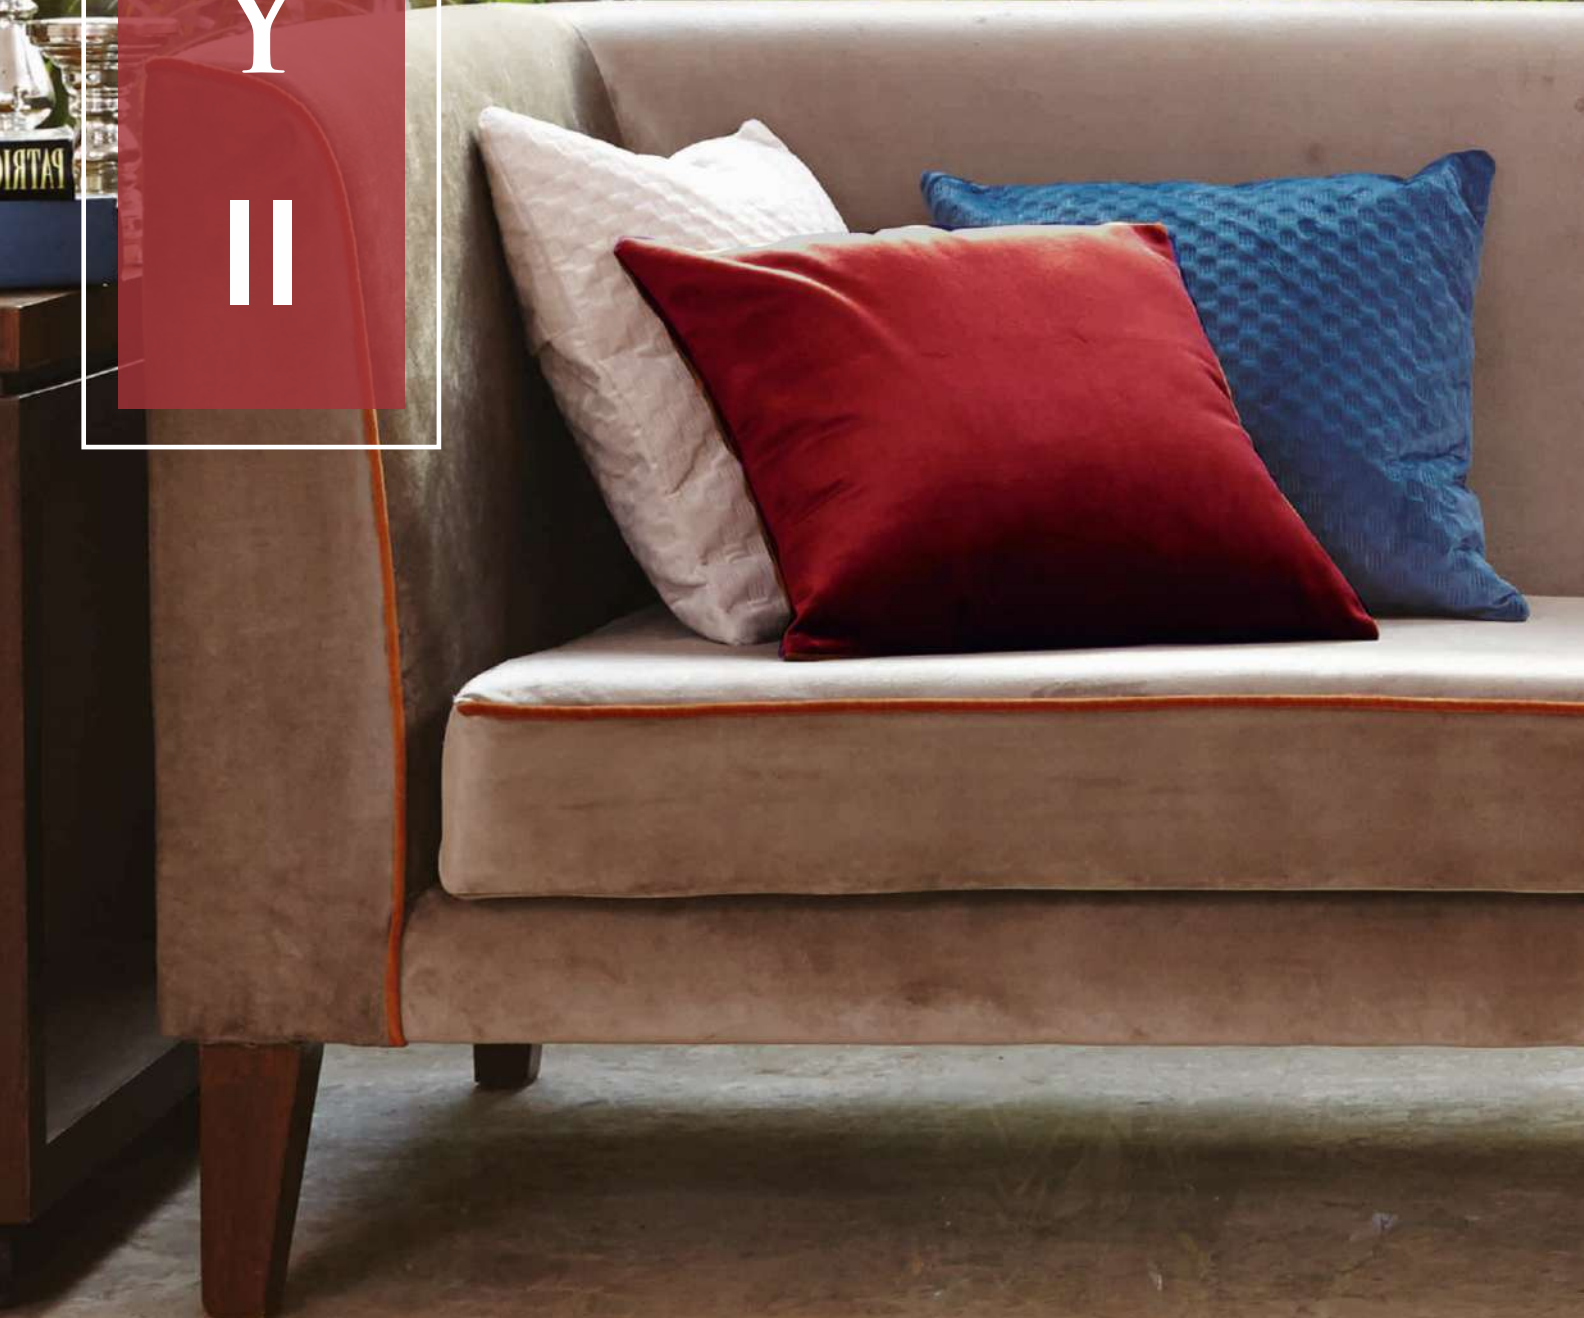

C
O
Z
Y
||

F&F | FLOOR & FURNISHINGS

DURABLE

LUXURIOUS

SHINY VELVET

SOFT TO TOUCH

A Splendidly sumptuous shiny knitted velvet available in neutral, bright and pastel shades and is recommended for upholstery.