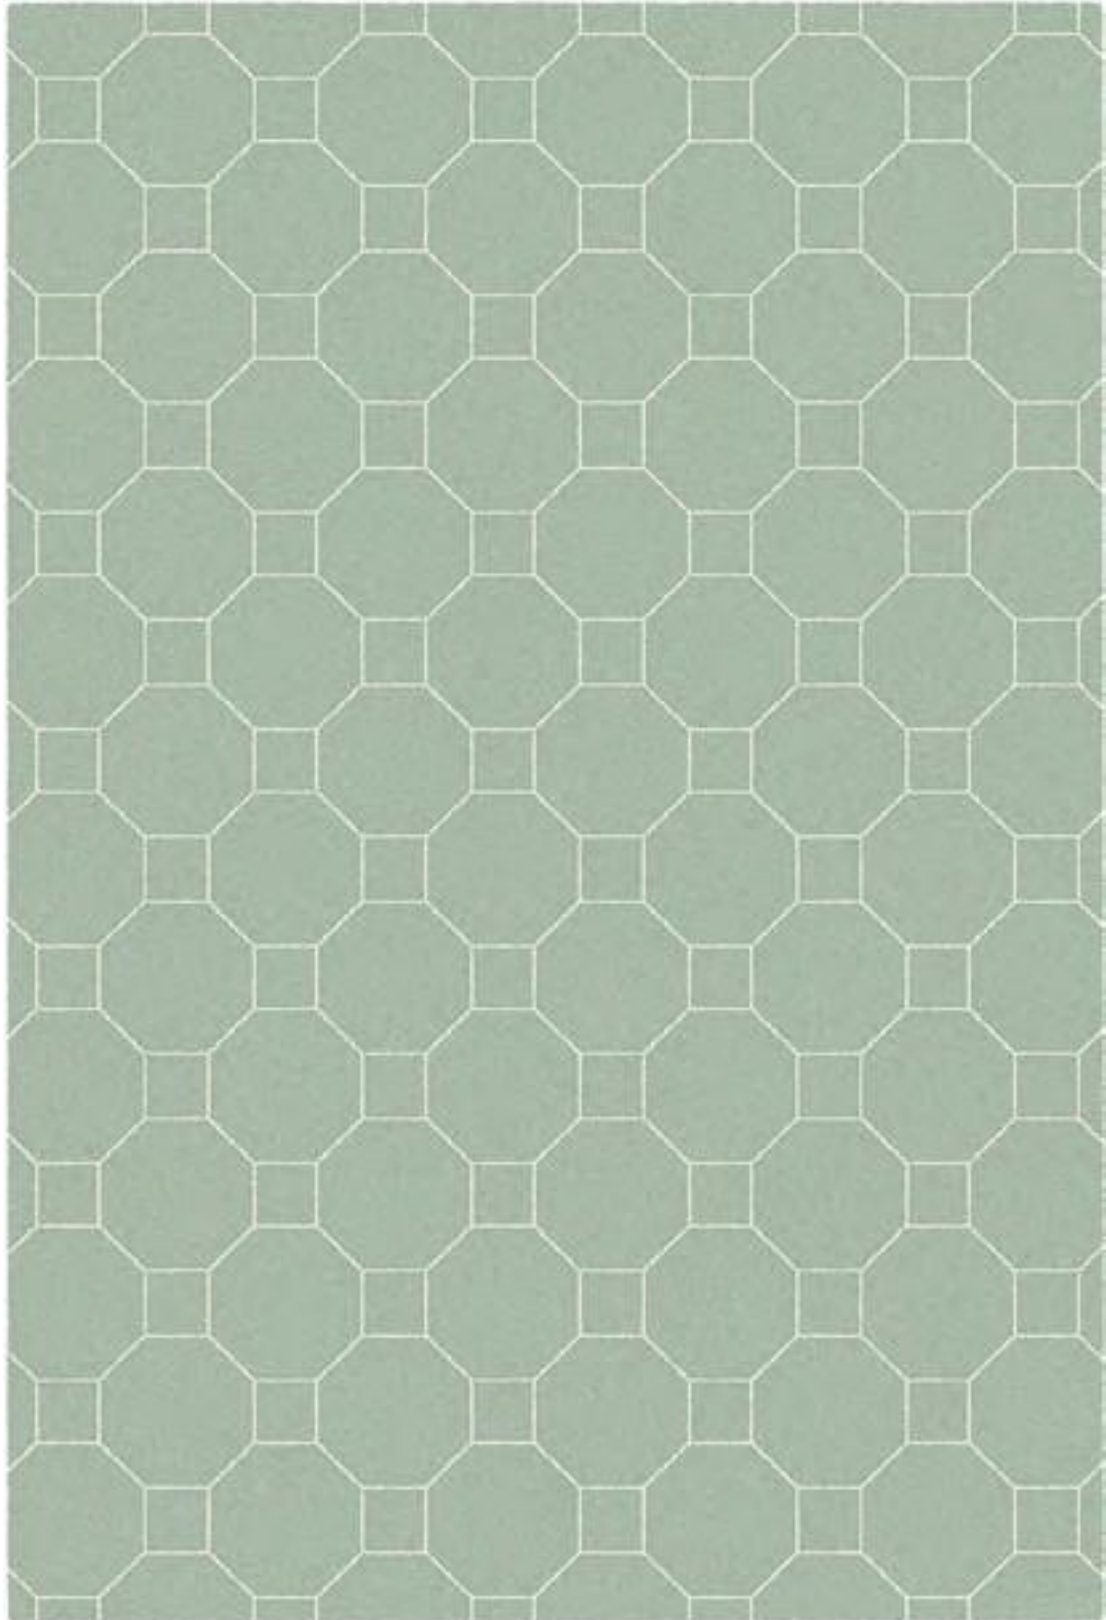

OPTIMIST |

54583-34

Pile Height 12.5 mm

Code	Price	Stock	Size	JD
L-146	16780/-	1	5.2 Ft X 7.5 Ft	On Order

* Standard sizes are mentioned & may vary +/- 5%
* Sizes - Feet to Cm (2.5x5 ft - 80x150 cms, 4x6 ft - 120x170 cms, 5x7.5 ft - 160x230 cms, 6x9 ft - 200x290 cms, 8x11 ft - 240x340 cms,
Round 4 ft - 120 cm Dia, Round 5 ft - 160 cms Dia, Round 6 ft - 200 cms Dia.)