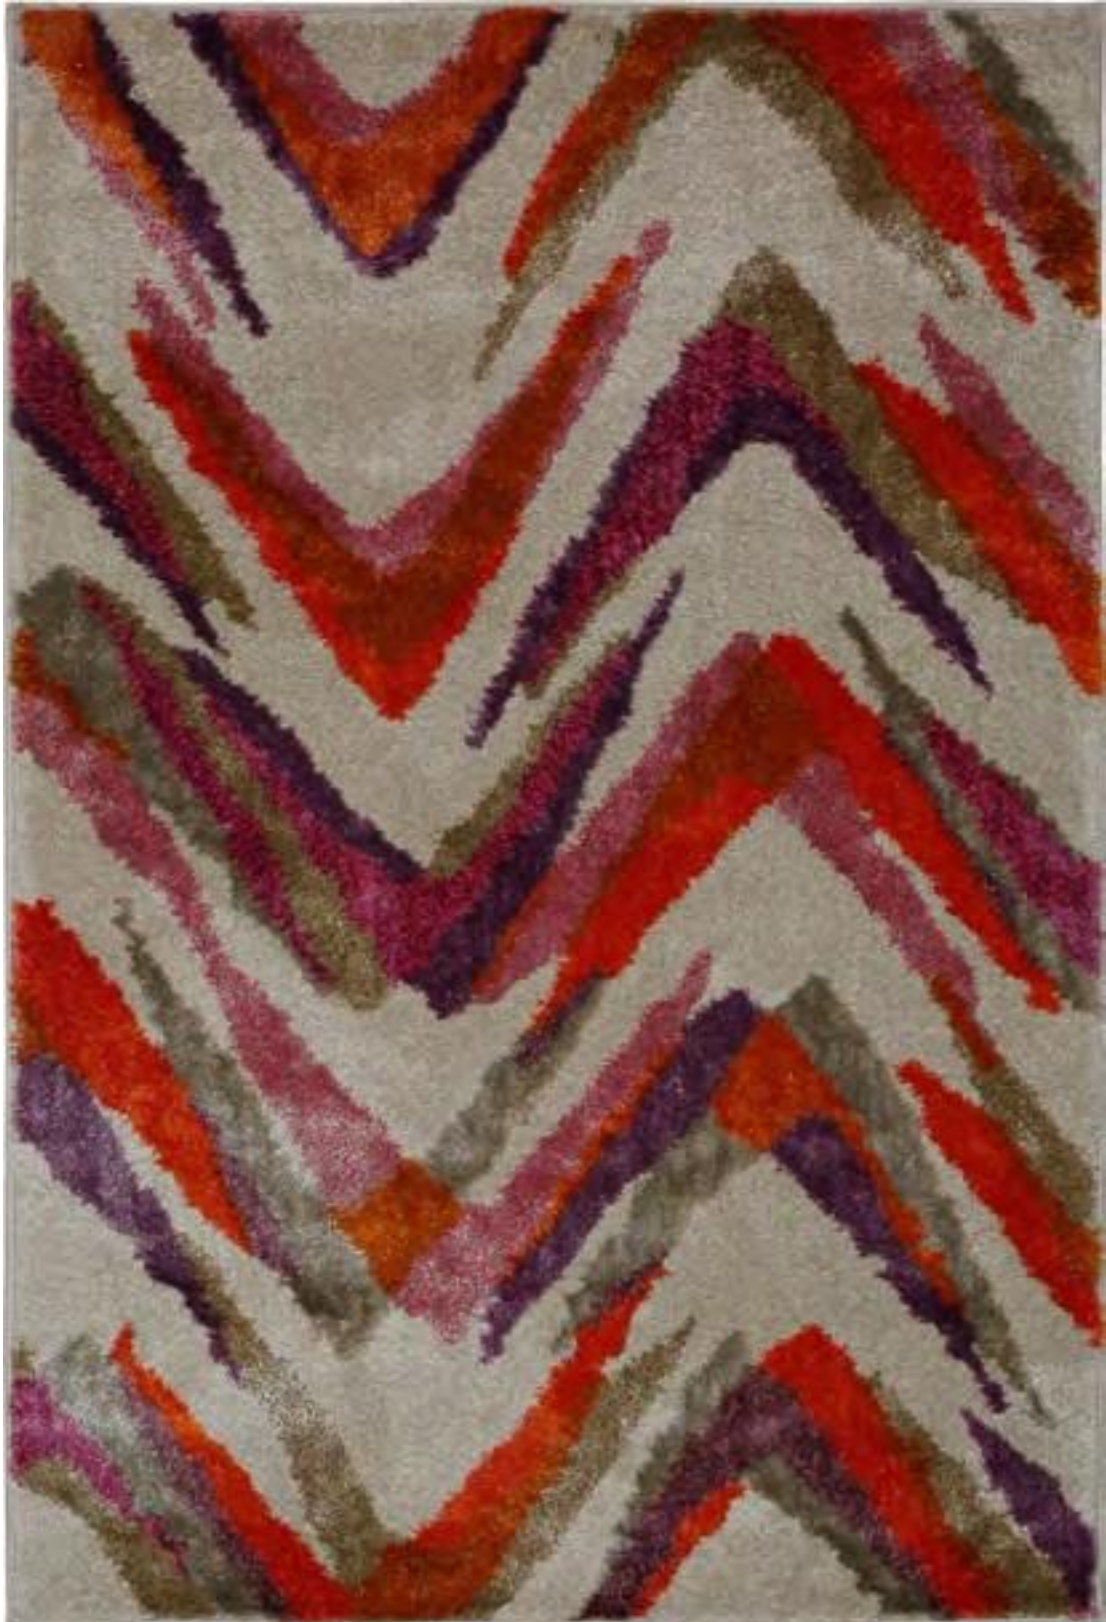

ROSSINI | CRIMSON

502-BO1-W

Pile Height 12 mm

Code	Price	Stock	Size	JD
S-1537	7200/-	1	2.6 Ft X 4.9 Ft	Ready
M-1538	12250/-	7	3.9 Ft X 5.5 Ft	Ready
L-1539	22100/-	5	5.2 Ft X 7.5 Ft	Ready
XL-1540	34800/-	6	6.5 Ft X 9.5 Ft	Ready
XXL-1541	48950/-	5	7.8 Ft X 11 Ft	Ready

* Standard sizes are mentioned & may vary +/- 5%
* Sizes - Feet to Cm (2.5x5 ft - 80x150 cms, 4x6 ft - 120x170 cms, 5x7.5 ft - 160x230 cms, 6x9 ft - 200x290 cms, 8x11 ft - 240x340 cms, Round 4 ft - 120 cm Dia, Round 5 ft - 160 cms Dia, Round 6 ft - 200 cms Dia.)