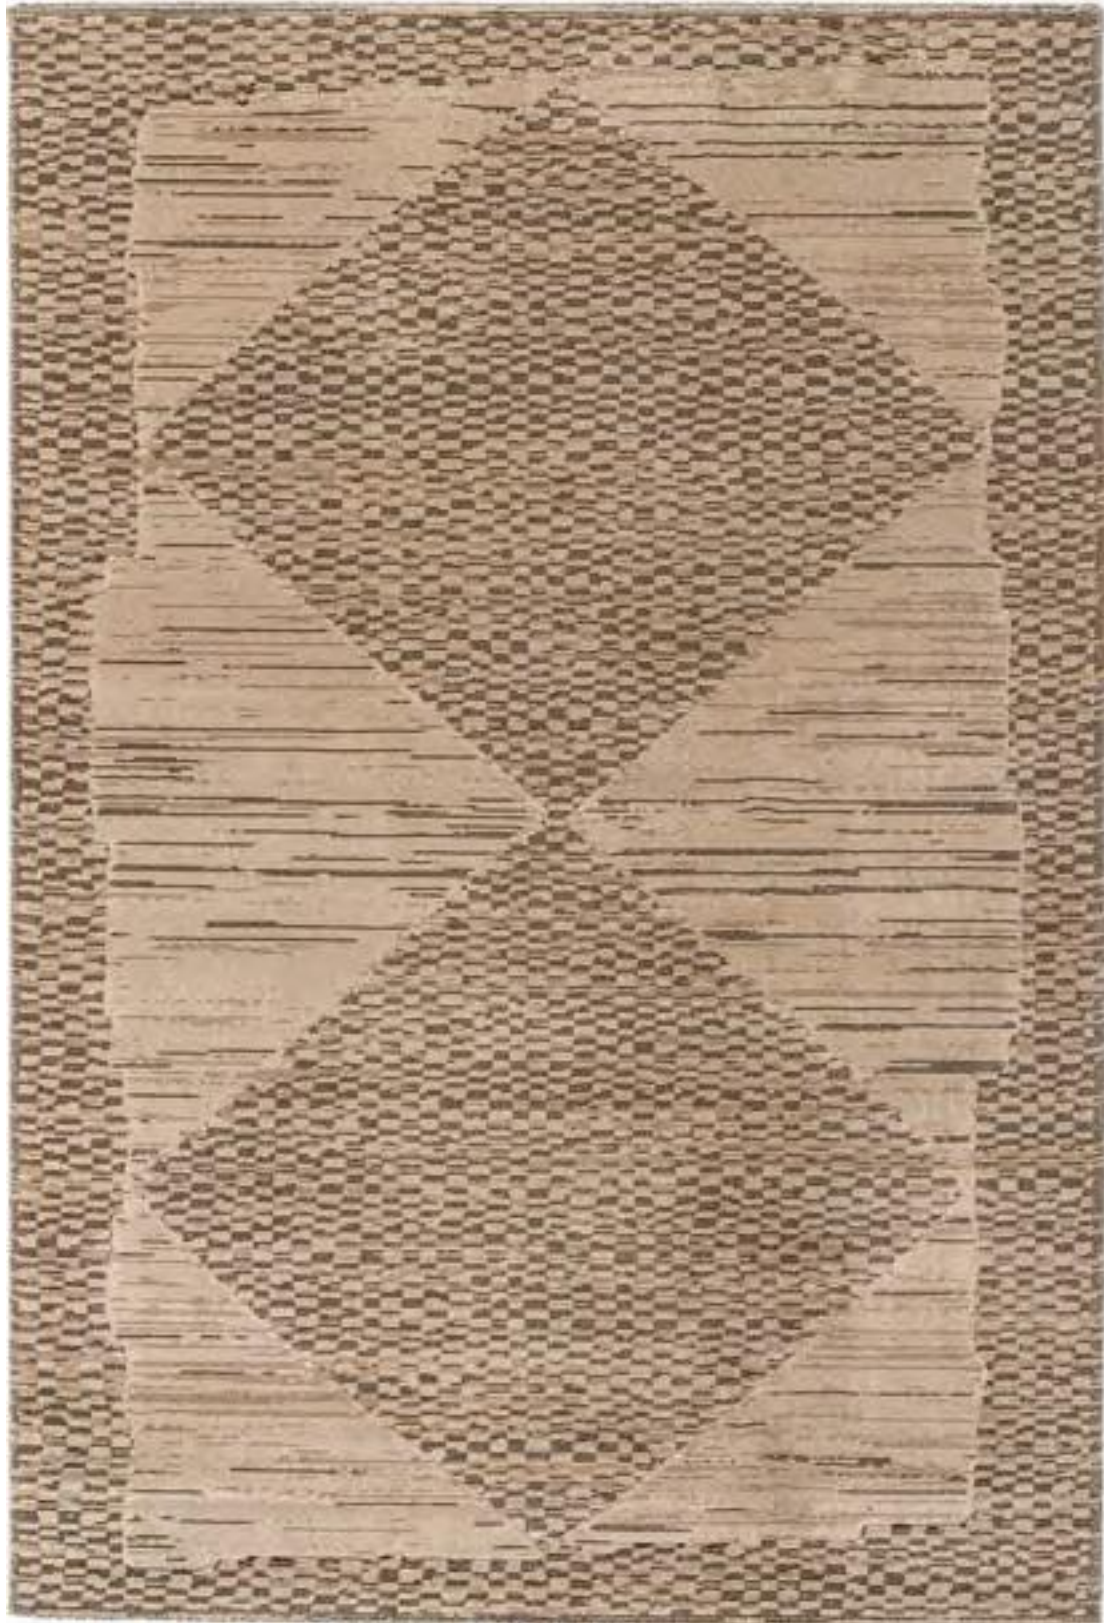

OPTIMIST |

54587-294

Pile Height 12.5 mm

Code	Price	Stock	Size	JD
M-597	10450/-	-	3.9 Ft X 5.5 Ft	Ready

* Standard sizes are mentioned & may vary +/- 5%
* Sizes - Feet to Cm (2.5x5 ft - 80x150 cms, 4x6 ft - 120x170 cms, 5x7.5 ft - 160x230 cms, 6x9 ft - 200x290 cms, 8x11 ft - 240x340 cms, Round 4 ft - 120 cm Dia, Round 5 ft - 160 cms Dia, Round 6 ft - 200 cms Dia.)