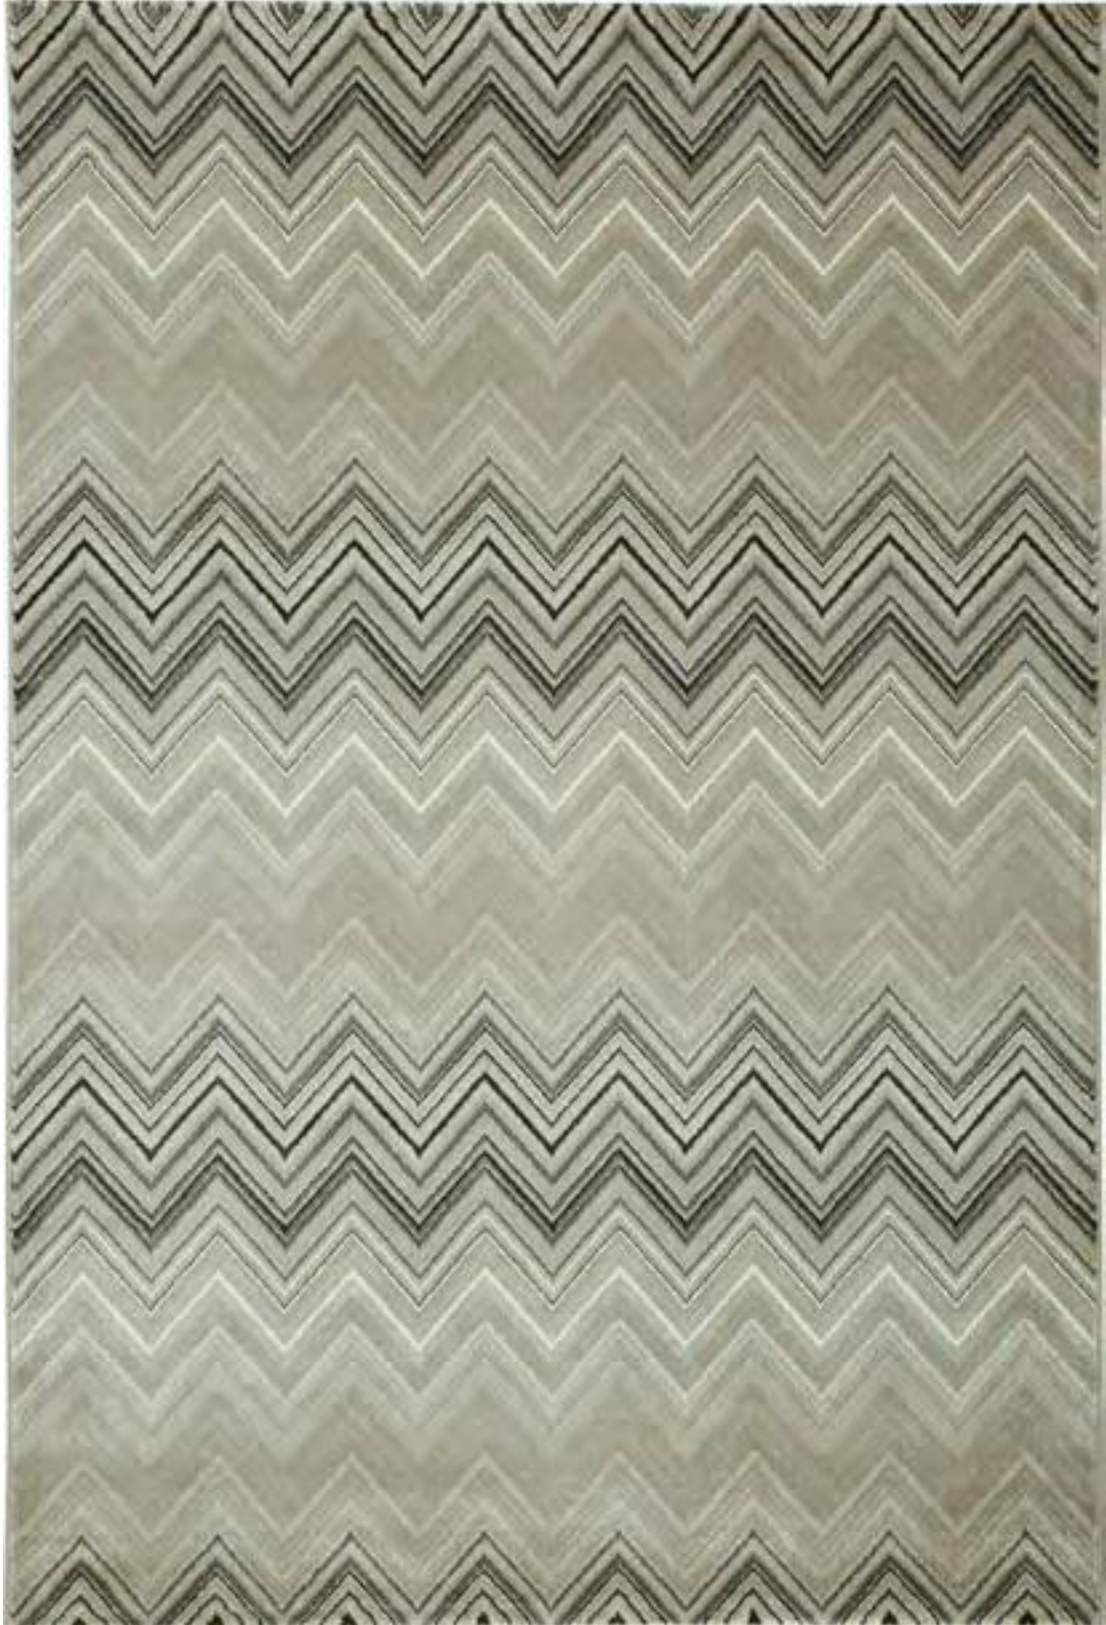

CHARM | TAUPE

474235-JD630

Pile Height 9.5 mm

Code	Price	Stock	Size	JD
S-1906	9700/-	12	2.6 Ft X 4.5 Ft	On Order
M-1907	17800/-	10	3.9 Ft X 5.5 Ft	Ready
L-1908	32100/-	6	5.2 Ft X 7.5 Ft	Ready

* Standard sizes are mentioned & may vary +/- 5%
* Sizes - Feet to Cm (2.5x5 ft - 80x150 cms, 4x6 ft - 120x170 cms, 5x7.5 ft - 160x230 cms, 6x9 ft - 200x290 cms, 8x11 ft - 240x340 cms,
Round 4 ft - 120 cm Dia, Round 5 ft - 160 cms Dia, Round 6 ft - 200 cms Dia.)

DECOR RUGS
Live beautiful