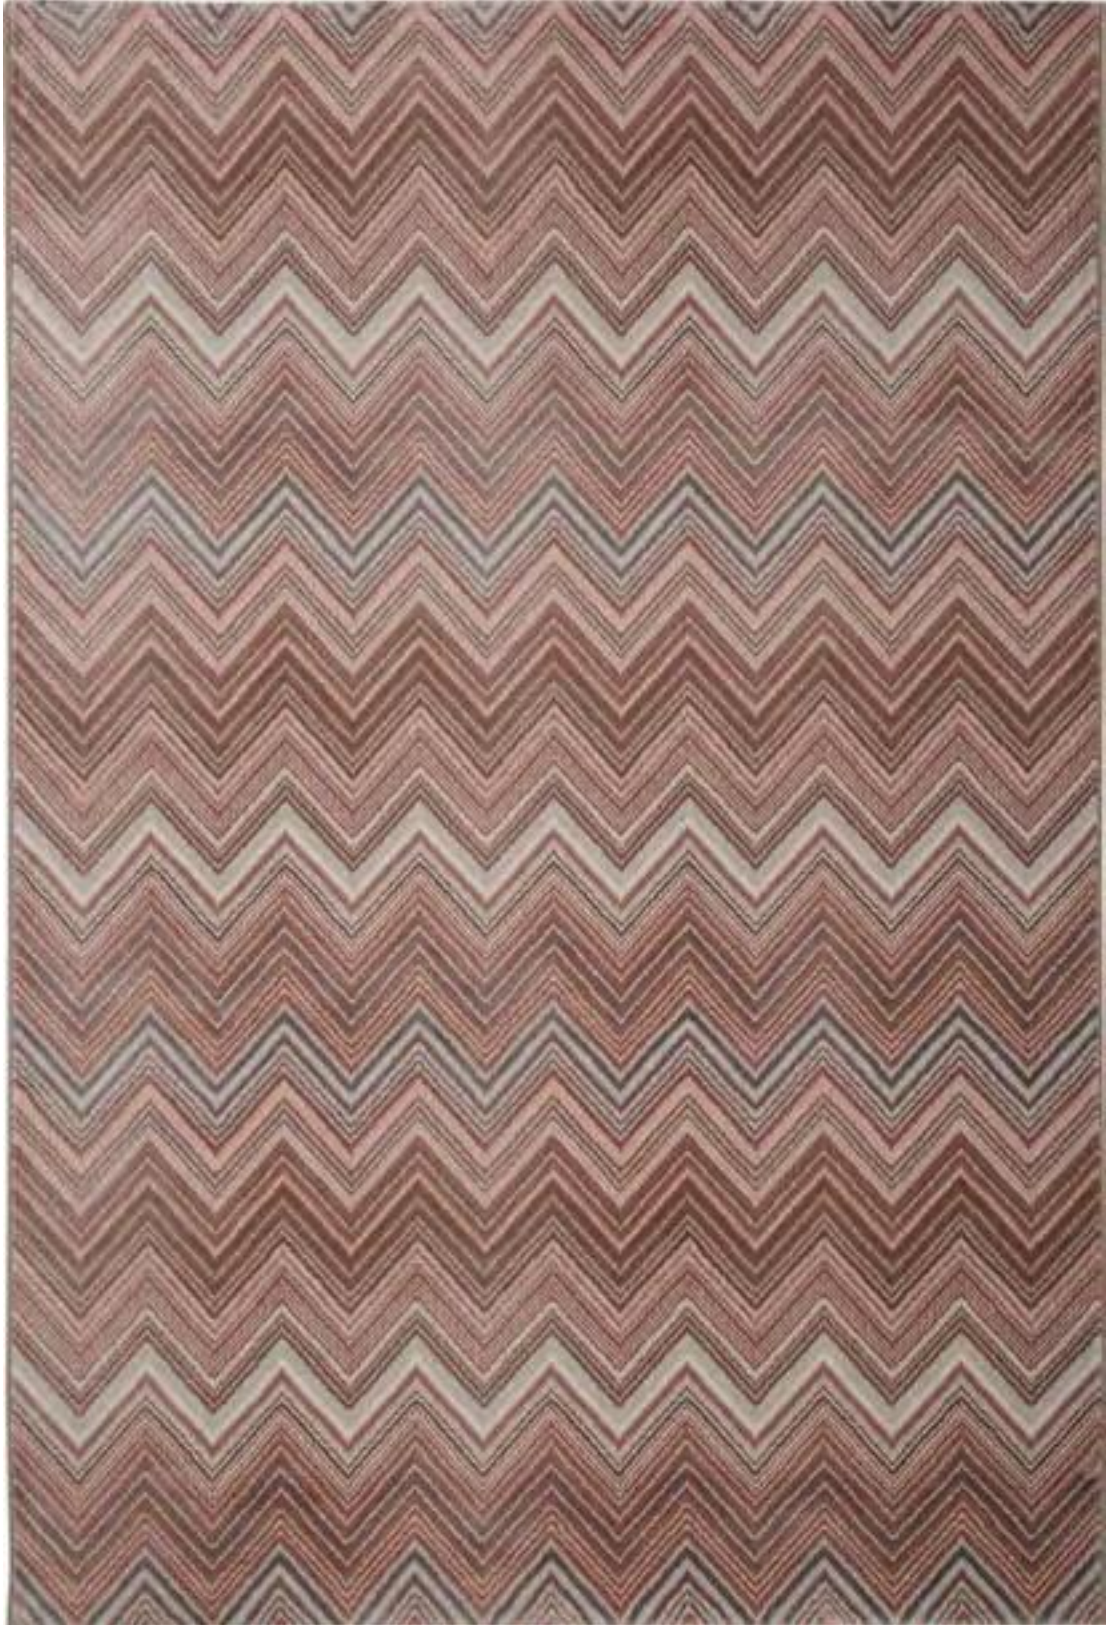

CHARM | TUSCAN RED

473235-AK000

Pile Height 9.5 mm

Code	Price	Stock	Size	JD
S-2965	9700/-	8	2.6 Ft X 4.5 Ft	On Order
L-2967	32100/-	1	5.2 Ft X 7.5 Ft	Ready
XL-2968	50600/-	6	6.5 Ft X 9.5 Ft	On Order
XXL-2969	69100/-	2	7.8 Ft X 10.8 Ft	On Order

* Standard sizes are mentioned & may vary +/- 5%
* Sizes - Feet to Cm (2.5x5 ft - 80x150 cms, 4x6 ft - 120x170 cms, 5x7.5 ft - 160x230 cms, 6x9 ft - 200x290 cms, 8x11 ft - 240x340 cms,
Round 4 ft - 120 cm Dia, Round 5 ft - 160 cms Dia, Round 6 ft - 200 cms Dia.)

DECOR RUGS
Live beautiful