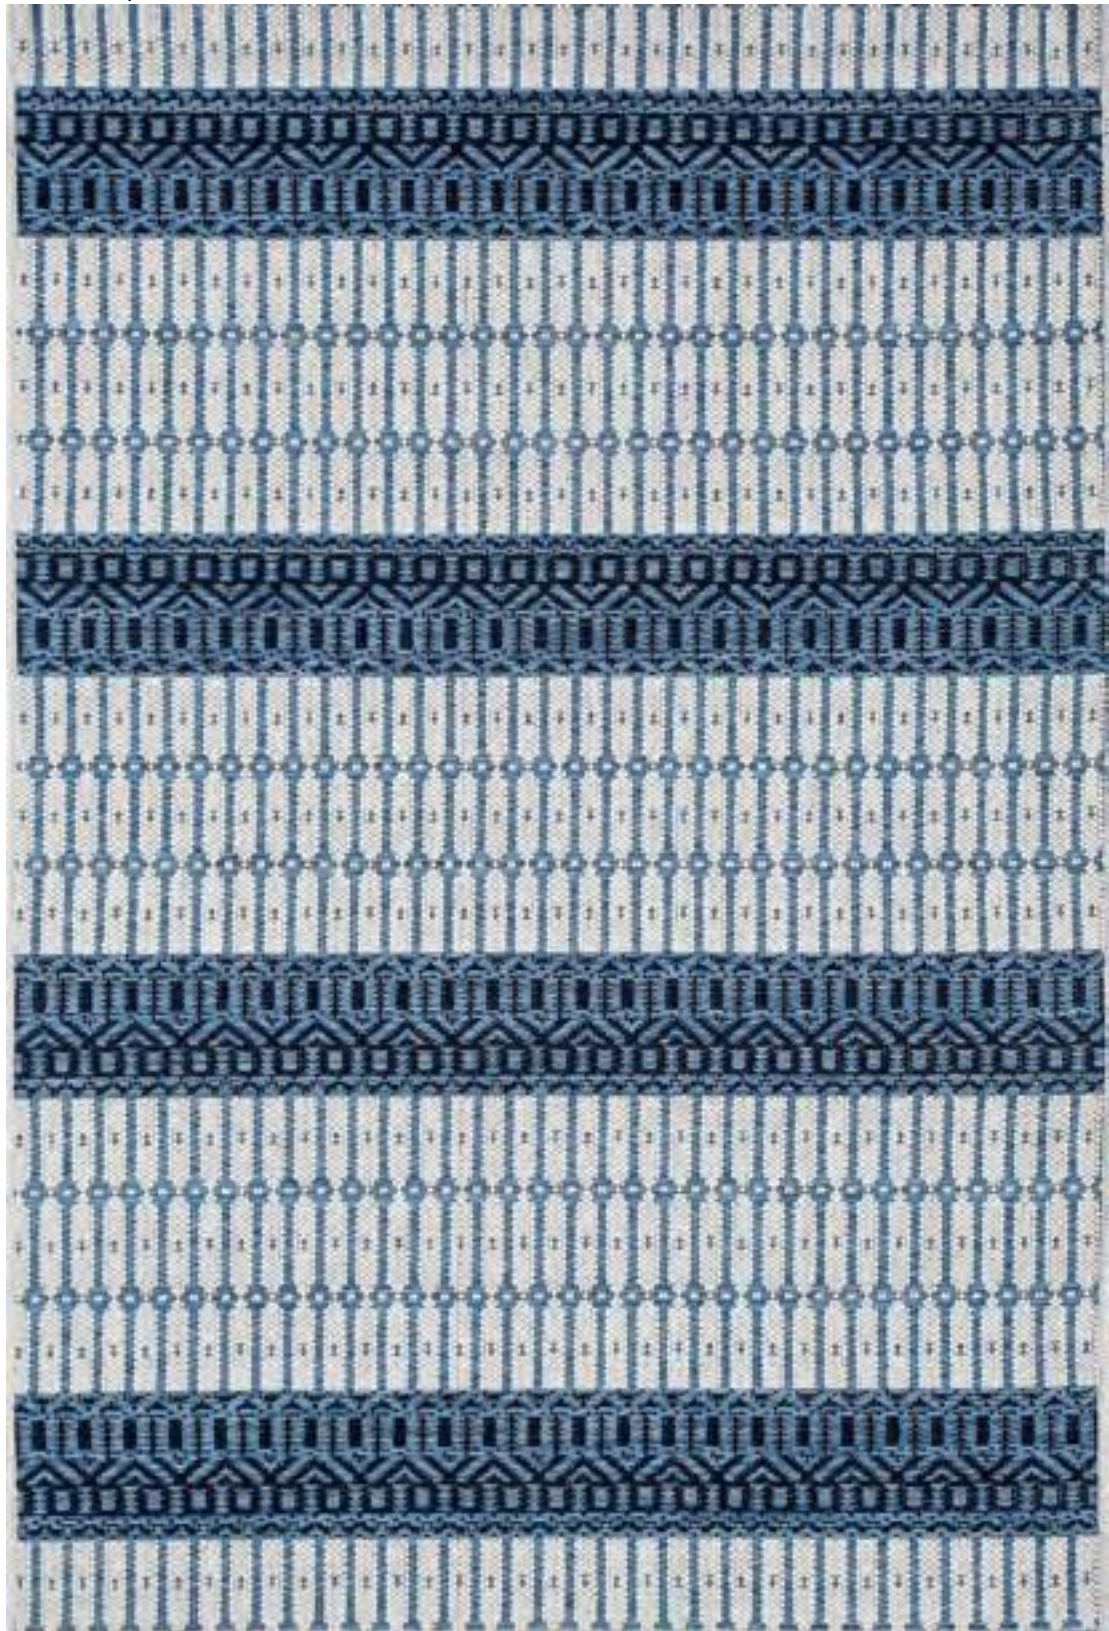

PRISMA | INDIGO

47297-396

Pile Height flat Weave mm

Code	Price	Stock	Size	JD
S-1131	4300/-	10	2.6 Ft X 4.9 Ft	Ready
M-1132	7250/-	16	3.9 Ft X 5.5 Ft	Ready
L-1133	13100/-	8	5.2 Ft X 7.5 Ft	Ready
XL-1134	20600/-	3	6.5 Ft X 9.5 Ft	Ready

* Standard sizes are mentioned & may vary +/- 5%
* Sizes - Feet to Cm (2.5x5 ft - 80x150 cms, 4x6 ft - 120x170 cms, 5x7.5 ft - 160x230 cms, 6x9 ft - 200x290 cms, 8x11 ft - 240x340 cms, Round 4 ft - 120 cm Dia, Round 5 ft - 160 cms Dia, Round 6 ft - 200 cms Dia.)

DECOR RUGS
Live beautiful