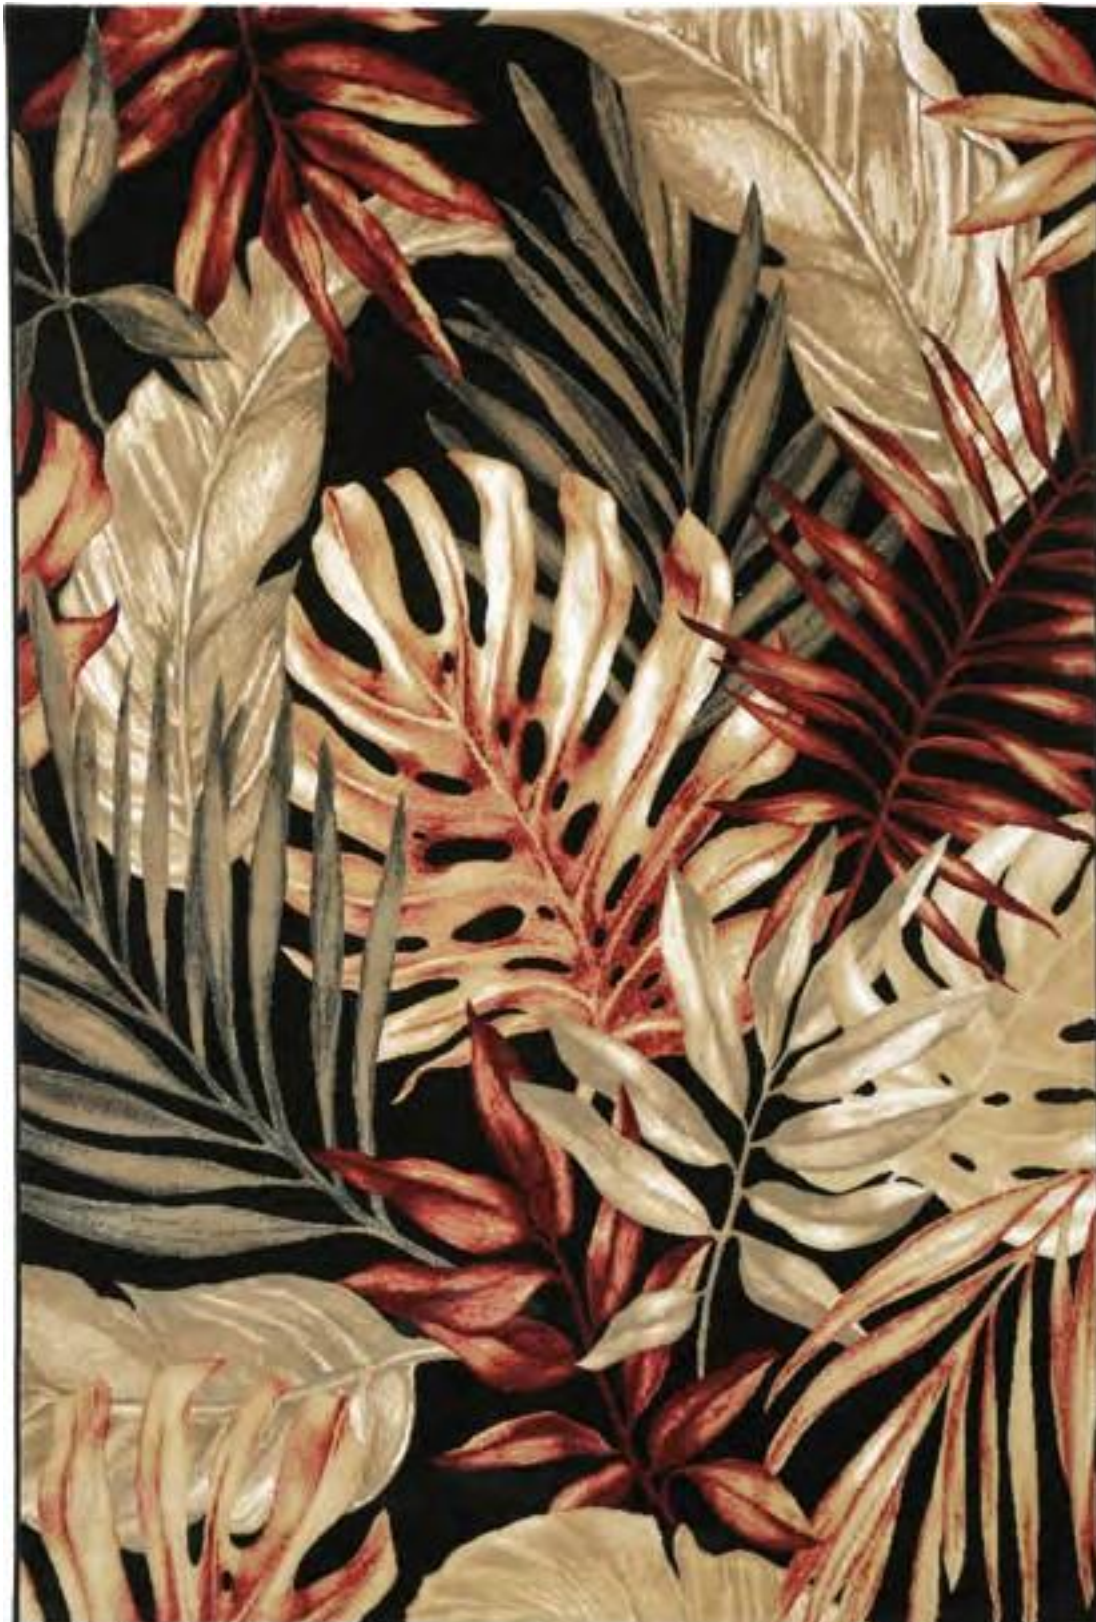

PALMA | MIDNIGHT CRIMSON

470033-AF991

Pile Height 10.5 mm

Code	Price	Stock	Size	JD
M-2460	16850/-	9	3.9 Ft X 5.5 Ft	Ready
L-2461	29900/-	9	5.2 Ft X 7.5 Ft	Ready
XL-2462	47850/-	6	6.5 Ft X 9.5 Ft	Ready
XXL-2463	65350/-	1	7.8 Ft X 10.8 Ft	On Order

* Standard sizes are mentioned & may vary +/- 5%
* Sizes - Feet to Cm (2.5x5 ft - 80x150 cms, 4x6 ft - 120x170 cms, 5x7.5 ft - 160x230 cms, 6x9 ft - 200x290 cms, 8x11 ft - 240x340 cms, Round 4 ft - 120 cm Dia, Round 5 ft - 160 cms Dia, Round 6 ft - 200 cms Dia.)