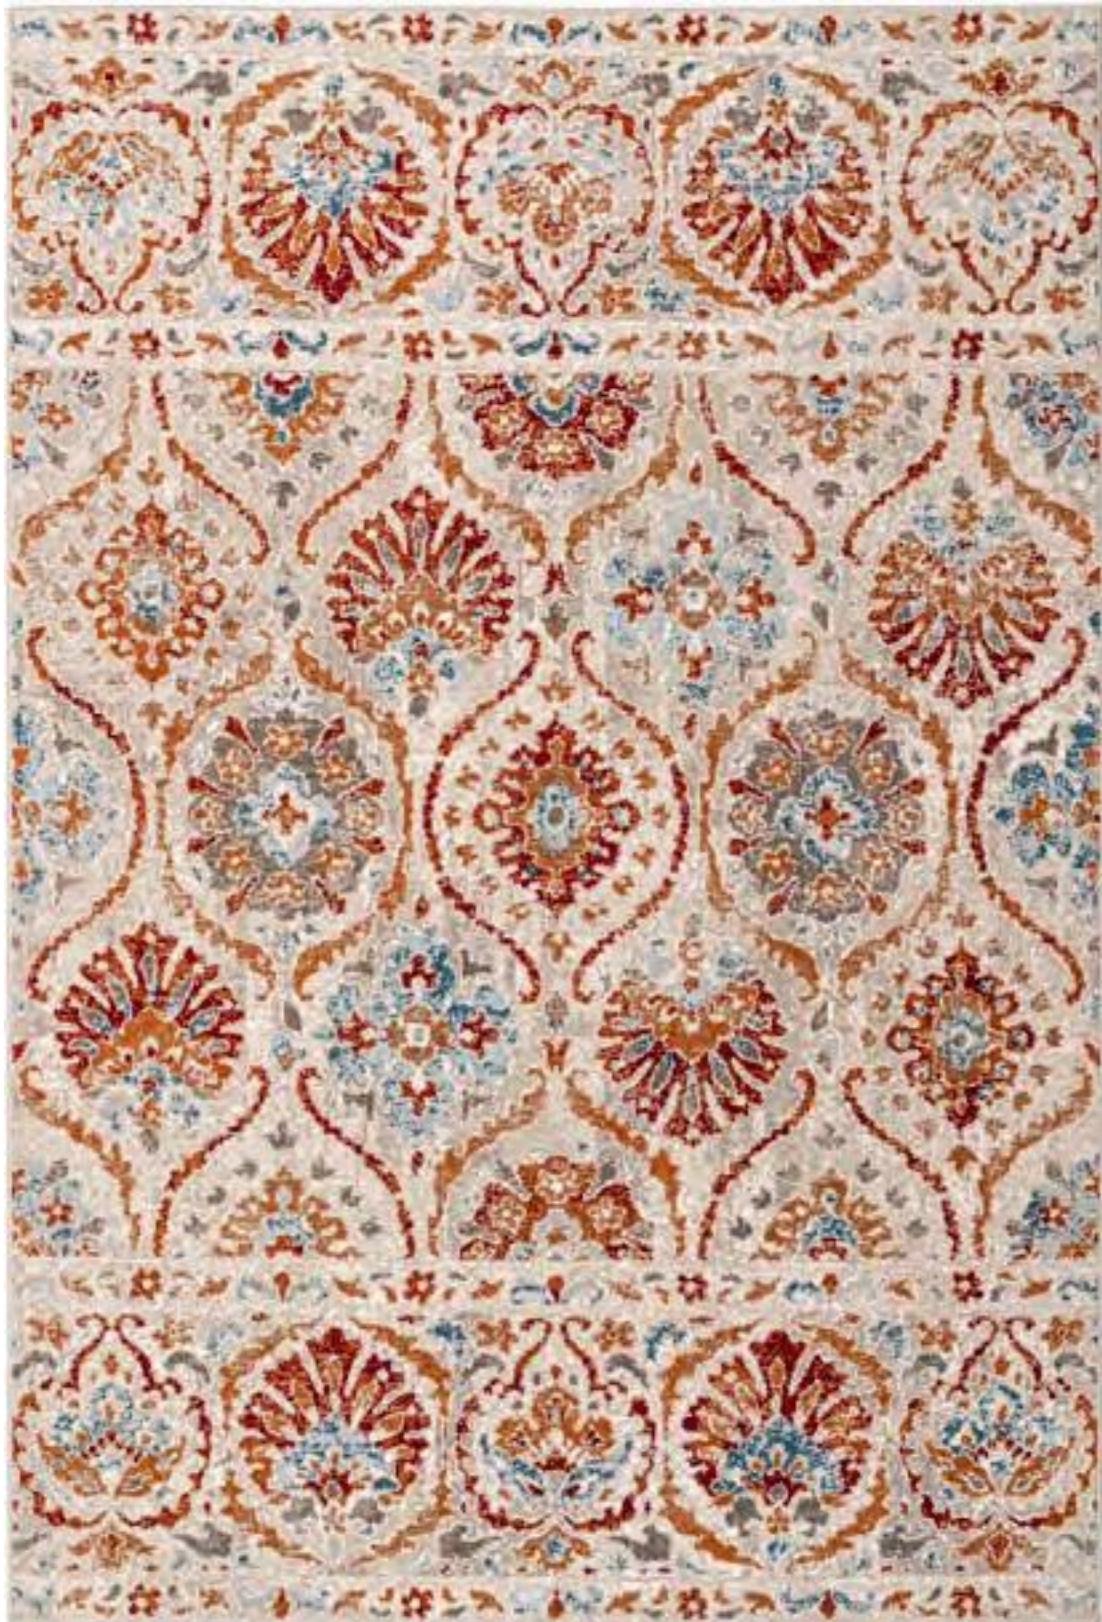

PASADENA |

8021-MC4

Pile Height 10 mm

Code	Price	Stock	Size	JD
S-766	4500/-	-	2.6 Ft X 4.9 Ft	Ready

* Standard sizes are mentioned & may vary +/- 5%
* Sizes - Feet to Cm (2.5x5 ft - 80x150 cms, 4x6 ft - 120x170 cms, 5x7.5 ft - 160x230 cms, 6x9 ft - 200x290 cms, 8x11 ft - 240x340 cms,
Round 4 ft - 120 cm Dia, Round 5 ft - 160 cms Dia, Round 6 ft - 200 cms Dia.)