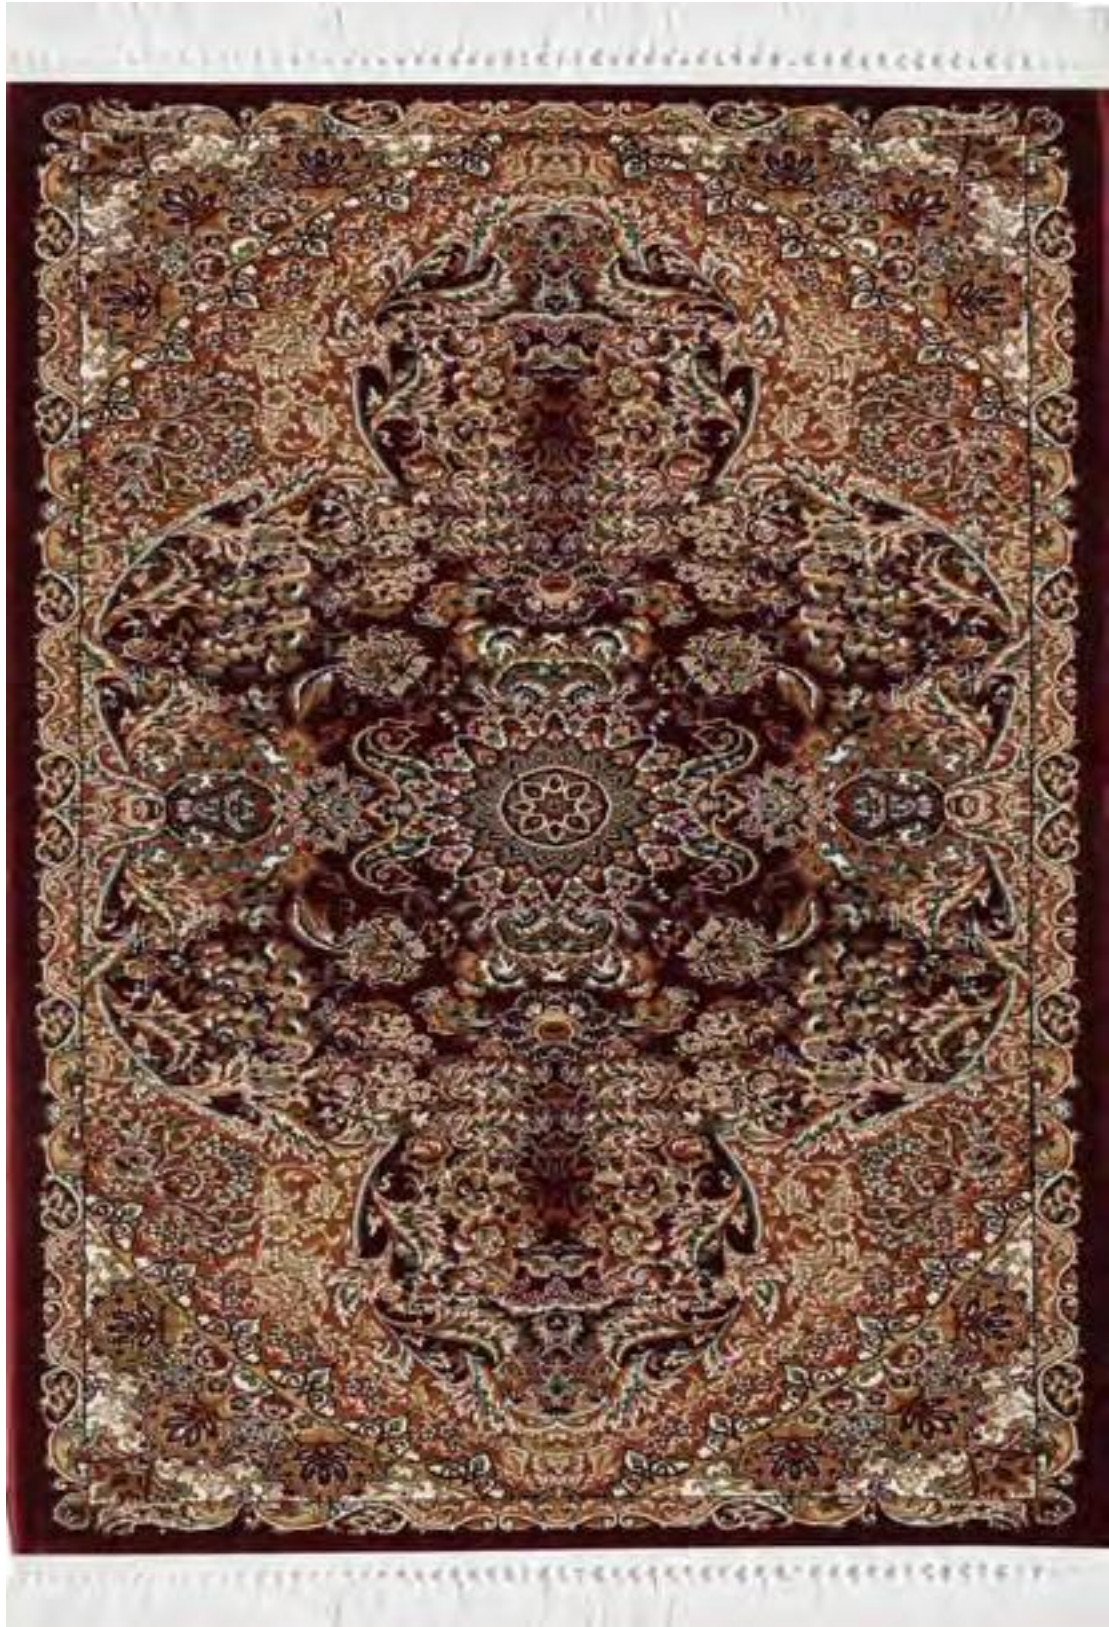

SOFTLINE | MAHOGANY

2061-PM8-R

Pile Height 7 mm

Code	Price	Stock	Size	JD
S-1572	9650/-	18	2.6 Ft X 4.9 Ft	Ready
M-1573	16400/-	24	3.9 Ft X 5.5 Ft	Ready
L-1574	29600/-	4	5.2 Ft X 7.5 Ft	Ready
XL-1575	46600/-	-	6.5 Ft X 9.5 Ft	Ready
XXL-1576	65550/-	2	7.8 Ft X 11 Ft	Ready

* Standard sizes are mentioned & may vary +/- 5%
* Sizes - Feet to Cm (2.5x5 ft - 80x150 cms, 4x6 ft - 120x170 cms, 5x7.5 ft - 160x230 cms, 6x9 ft - 200x290 cms, 8x11 ft - 240x340 cms,
Round 4 ft - 120 cm Dia, Round 5 ft - 160 cms Dia, Round 6 ft - 200 cms Dia.)