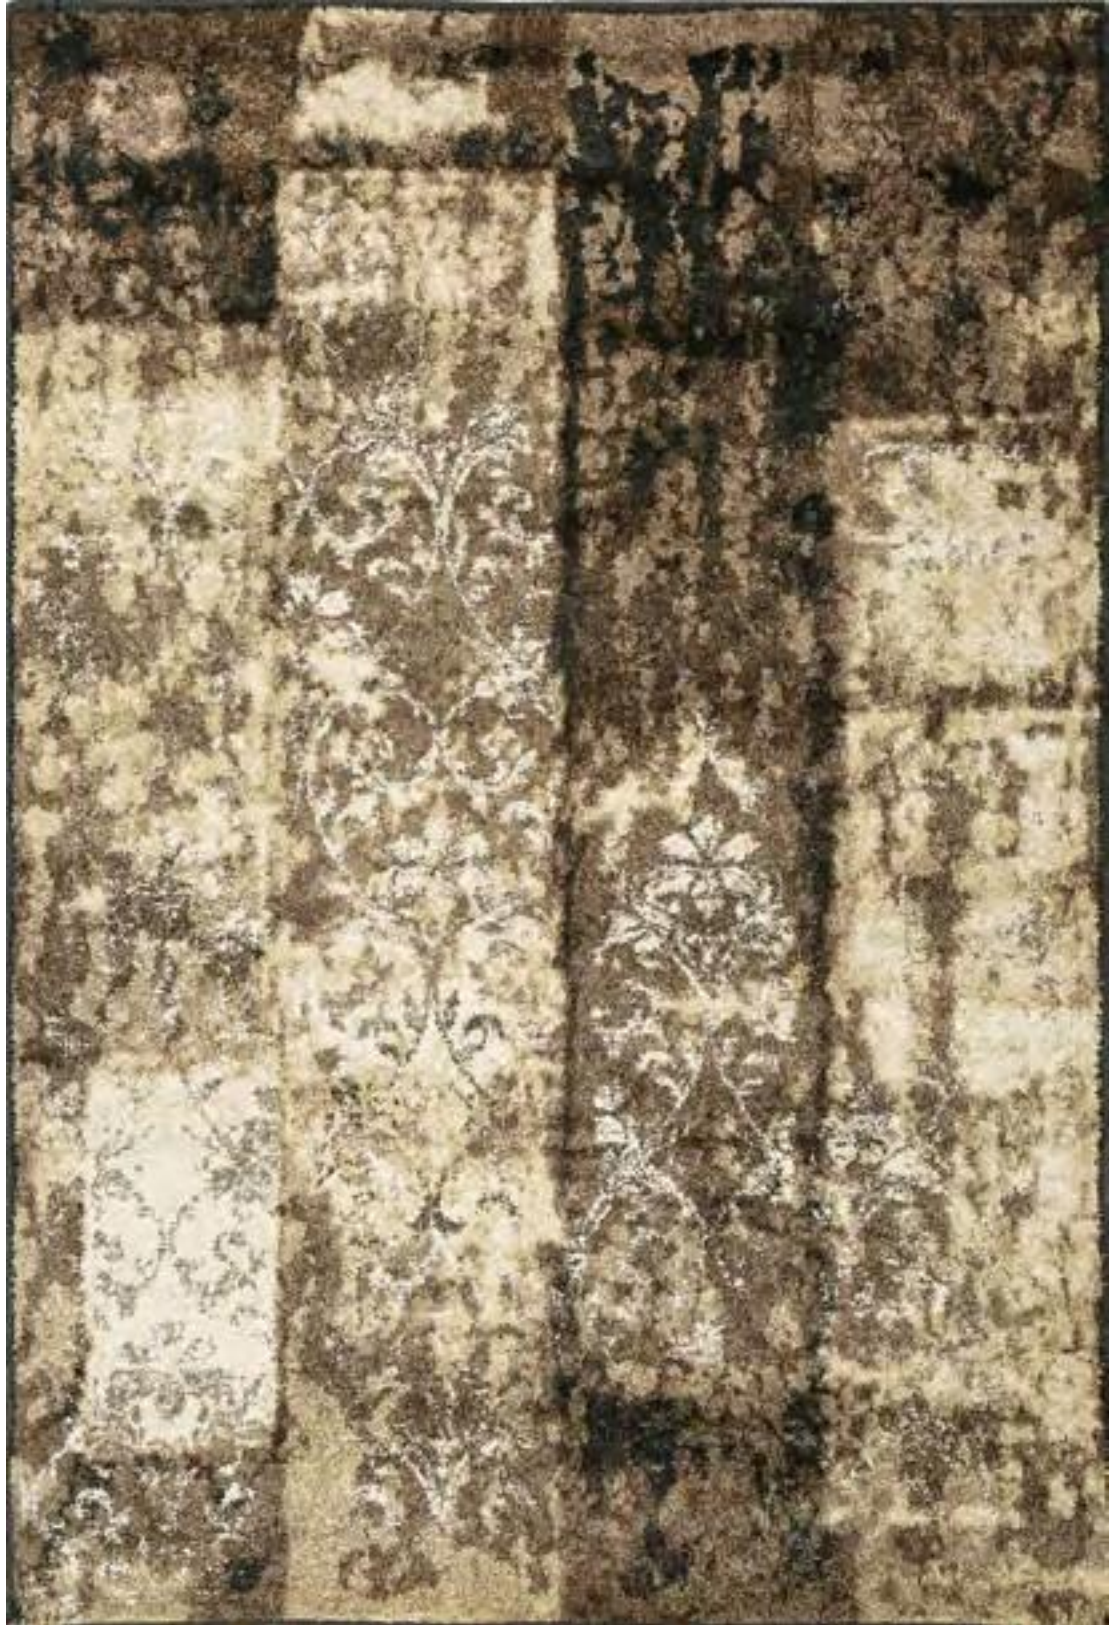

STELLAR | COFFEE

4441-DW6-H

Pile Height 12 mm

Code	Price	Stock	Size	JD
S-2101	5600/-	1	2.6 Ft X 4.9 Ft	On Order
L-2103	17200/-	5	5.2 Ft X 7.5 Ft	Ready
XL-2104	27100/-	1	6.5 Ft X 9.5 Ft	Ready
XXL-2105	38100/-	4	7.8 Ft X 11 Ft	On Order

* Standard sizes are mentioned & may vary +/- 5%
* Sizes - Feet to Cm (2.5x5 ft - 80x150 cms, 4x6 ft - 120x170 cms, 5x7.5 ft - 160x230 cms, 6x9 ft - 200x290 cms, 8x11 ft - 240x340 cms,
Round 4 ft - 120 cm Dia, Round 5 ft - 160 cms Dia, Round 6 ft - 200 cms Dia.)

DECOR RUGS
Live beautiful