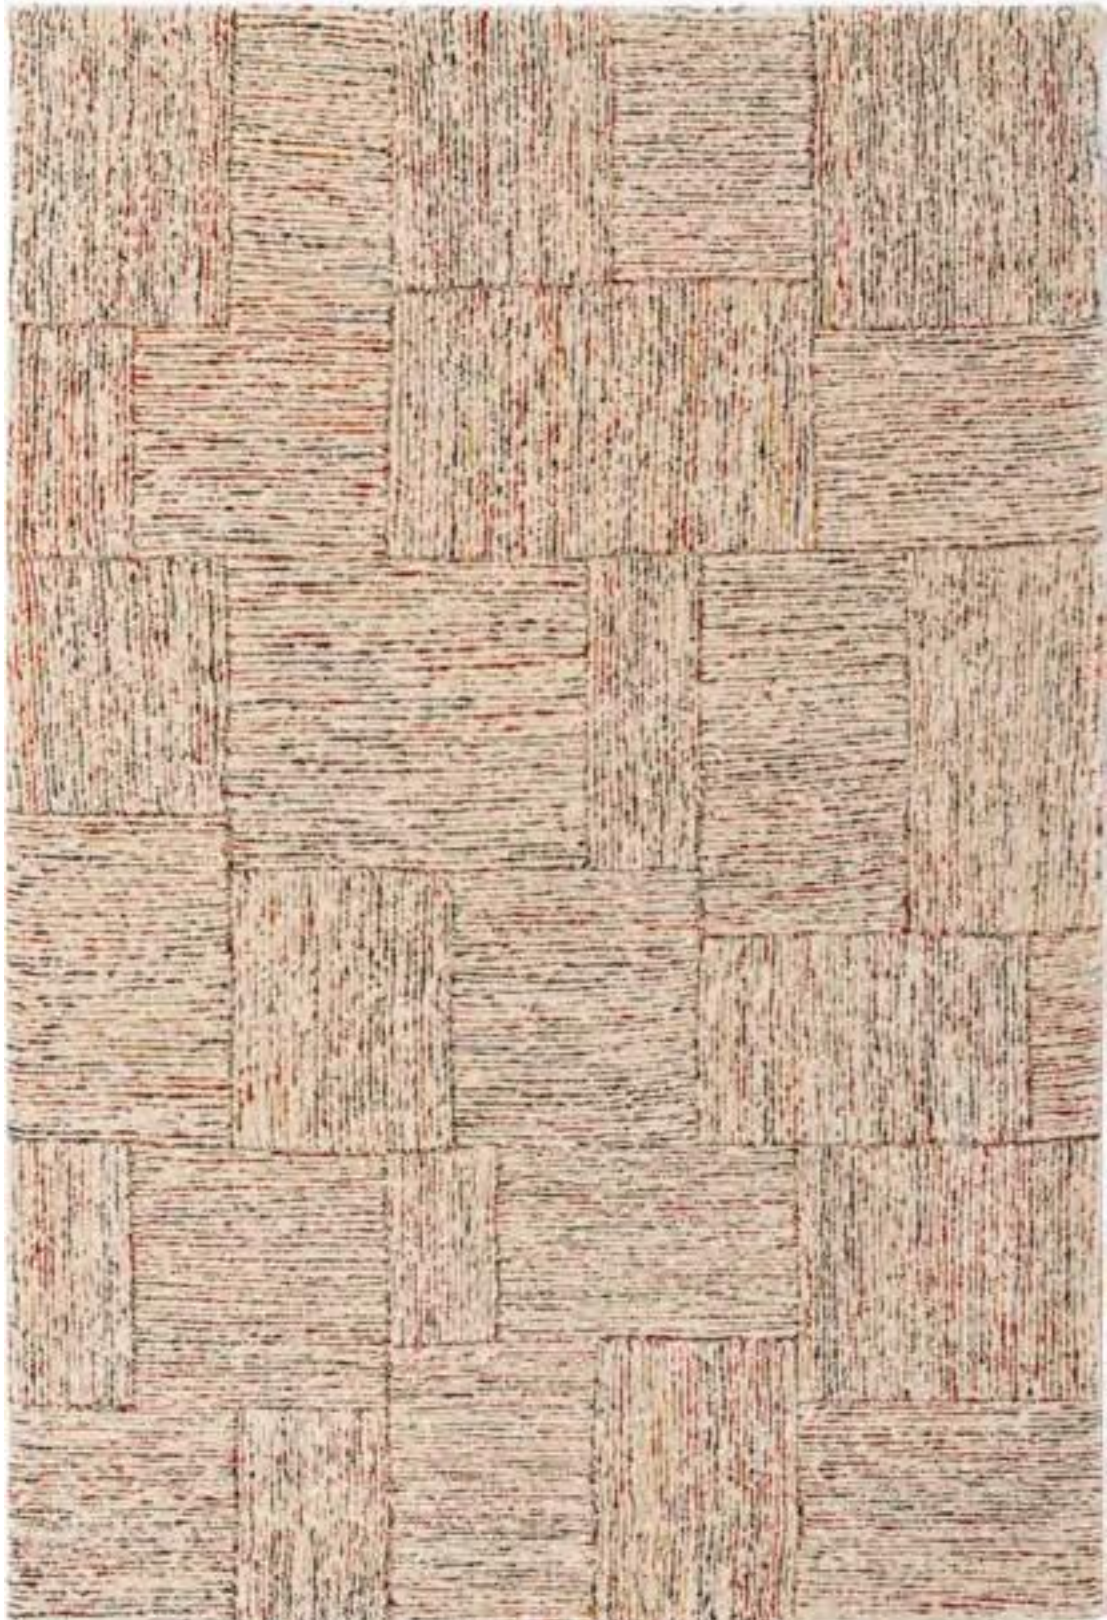

OPTIMIST |

54561-54

Pile Height 12.5 mm

Code	Price	Stock	Size	JD
S-580	6150/-	1	2.6 Ft X 4.9 Ft	On Order
XL-583	29700/-	2	6.5 Ft X 9.5 Ft	On Order

* Standard sizes are mentioned & may vary +/- 5%
* Sizes - Feet to Cm (2.5x5 ft - 80x150 cms, 4x6 ft - 120x170 cms, 5x7.5 ft - 160x230 cms, 6x9 ft - 200x290 cms, 8x11 ft - 240x340 cms,
Round 4 ft - 120 cm Dia, Round 5 ft - 160 cms Dia, Round 6 ft - 200 cms Dia.)