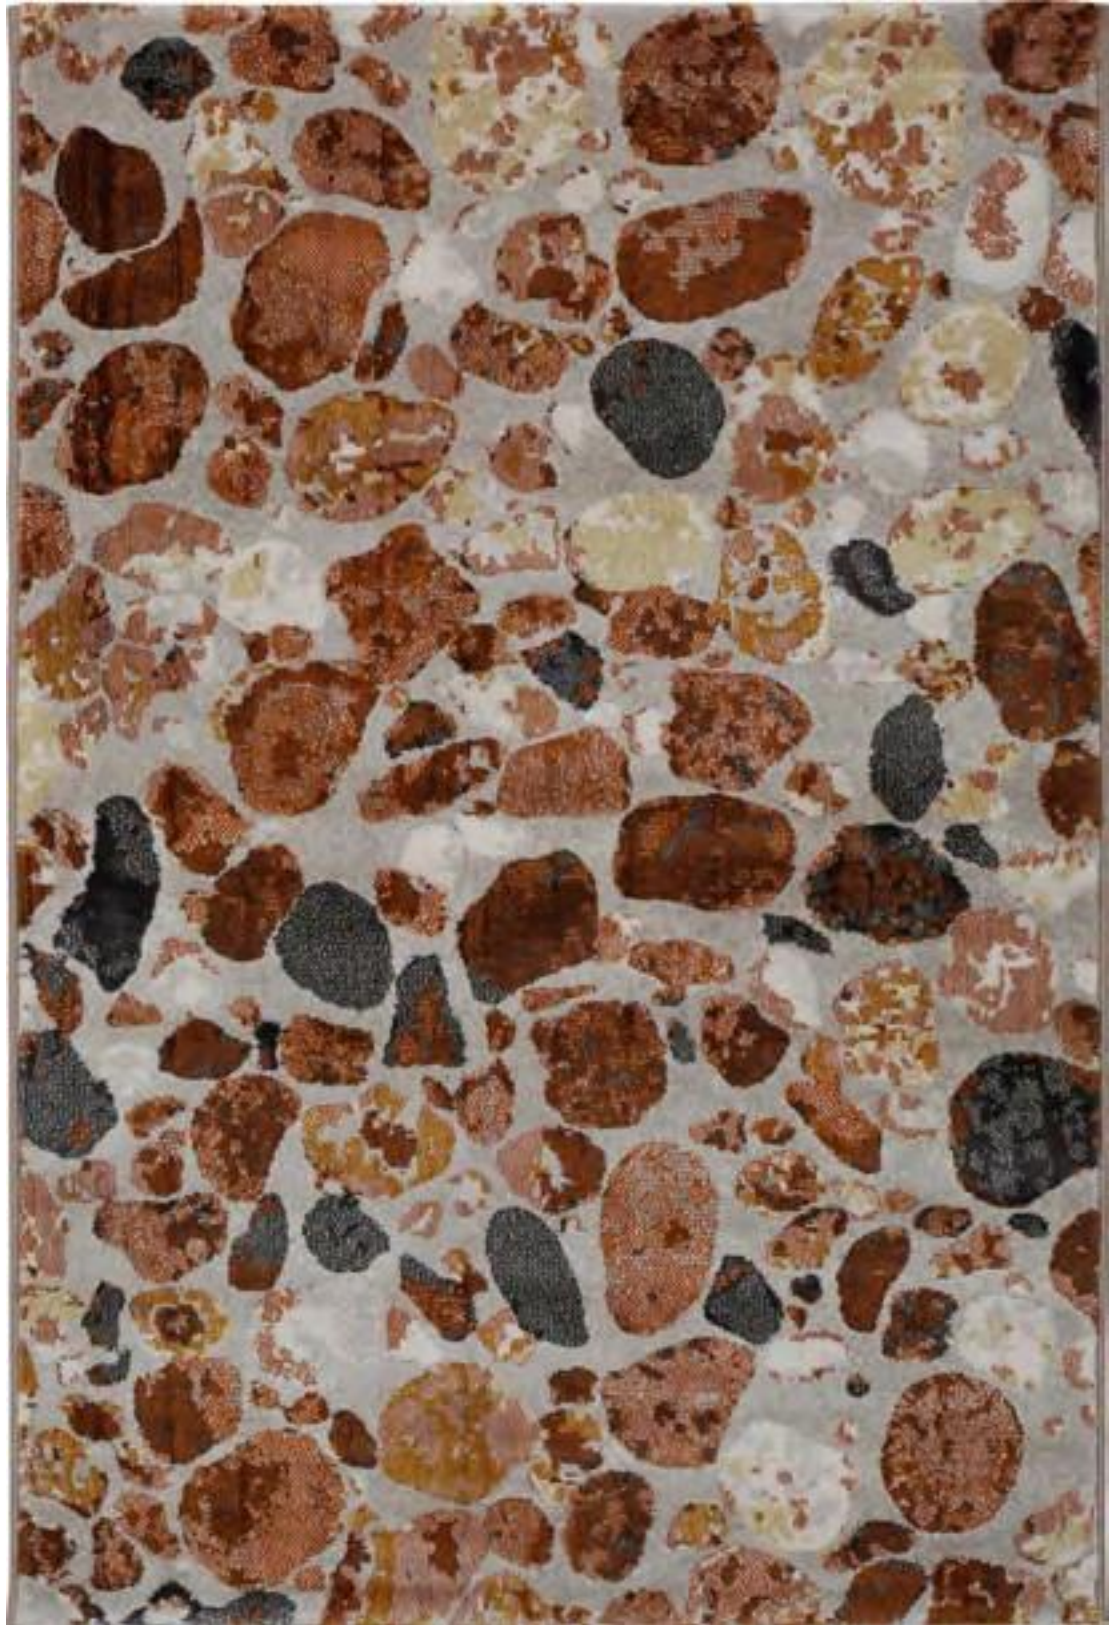

PATINA | MAHOGANY

410145-0

Pile Height 9.5 mm

Code	Price	Stock	Size	JD
S-1767	8350/-	3	2.6 Ft X 4.5 Ft	On Order
M-1768	14200/-	11	3.9 Ft X 5.5 Ft	Ready
L-1769	25600/-	12	5.2 Ft X 7.5 Ft	Ready
XL-1770	40350/-	2	6.5 Ft X 9.5 Ft	Ready
XXL-1771	56750/-	3	7.8 Ft X 10.8 Ft	On Order

* Standard sizes are mentioned & may vary +/- 5%
* Sizes - Feet to Cm (2.5x5 ft - 80x150 cms, 4x6 ft - 120x170 cms, 5x7.5 ft - 160x230 cms, 6x9 ft - 200x290 cms, 8x11 ft - 240x340 cms, Round 4 ft - 120 cm Dia, Round 5 ft - 160 cms Dia, Round 6 ft - 200 cms Dia.)