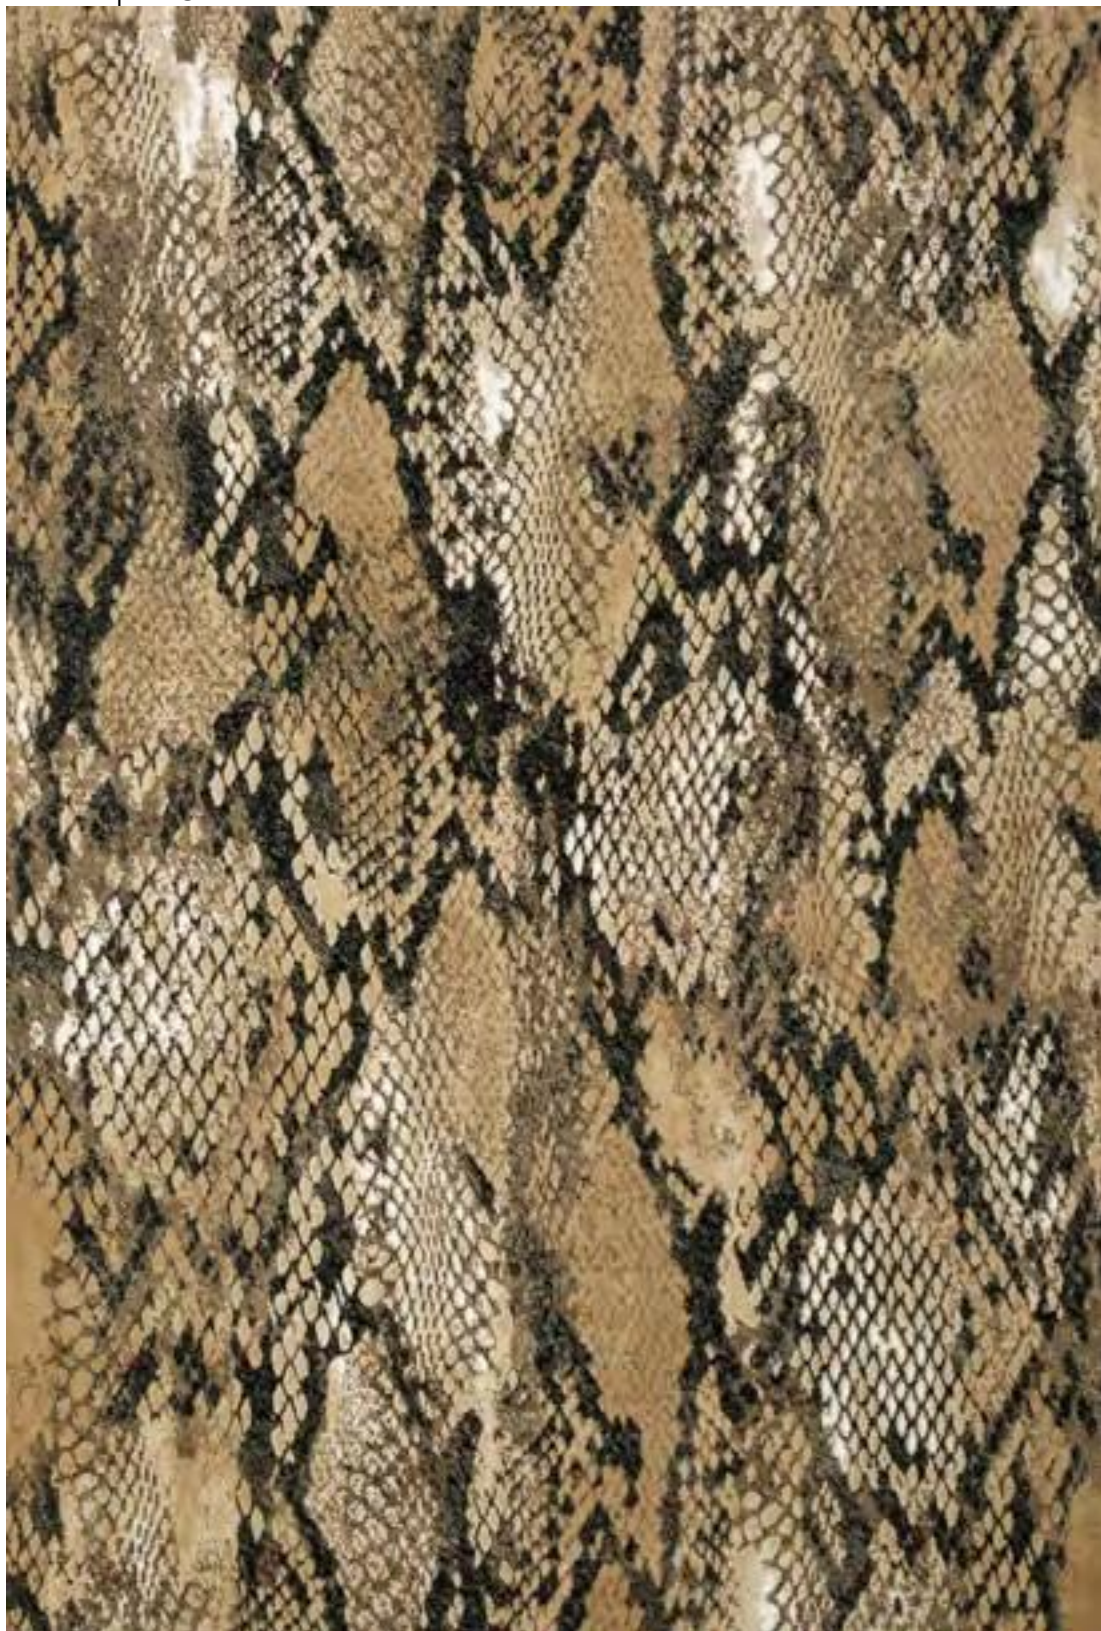

PALMA | BRONZE

470029-AF110

Pile Height 10.5 mm

Code	Price	Stock	Size	JD
S-2431	9250/-	10	2.6 Ft X 4.5 Ft	On Order
M-2432	16850/-	11	3.9 Ft X 5.5 Ft	On Order
L-2433	29900/-	6	5.2 Ft X 7.5 Ft	On Order
XL-2434	47850/-	5	6.5 Ft X 9.5 Ft	On Order
XXL-2435	65350/-	2	7.8 Ft X 10.8 Ft	On Order

* Standard sizes are mentioned & may vary +/- 5%
* Sizes - Feet to Cm (2.5x5 ft - 80x150 cms, 4x6 ft - 120x170 cms, 5x7.5 ft - 160x230 cms, 6x9 ft - 200x290 cms, 8x11 ft - 240x340 cms,
Round 4 ft - 120 cm Dia, Round 5 ft - 160 cms Dia, Round 6 ft - 200 cms Dia.)

DECOR RUGS
Live beautiful