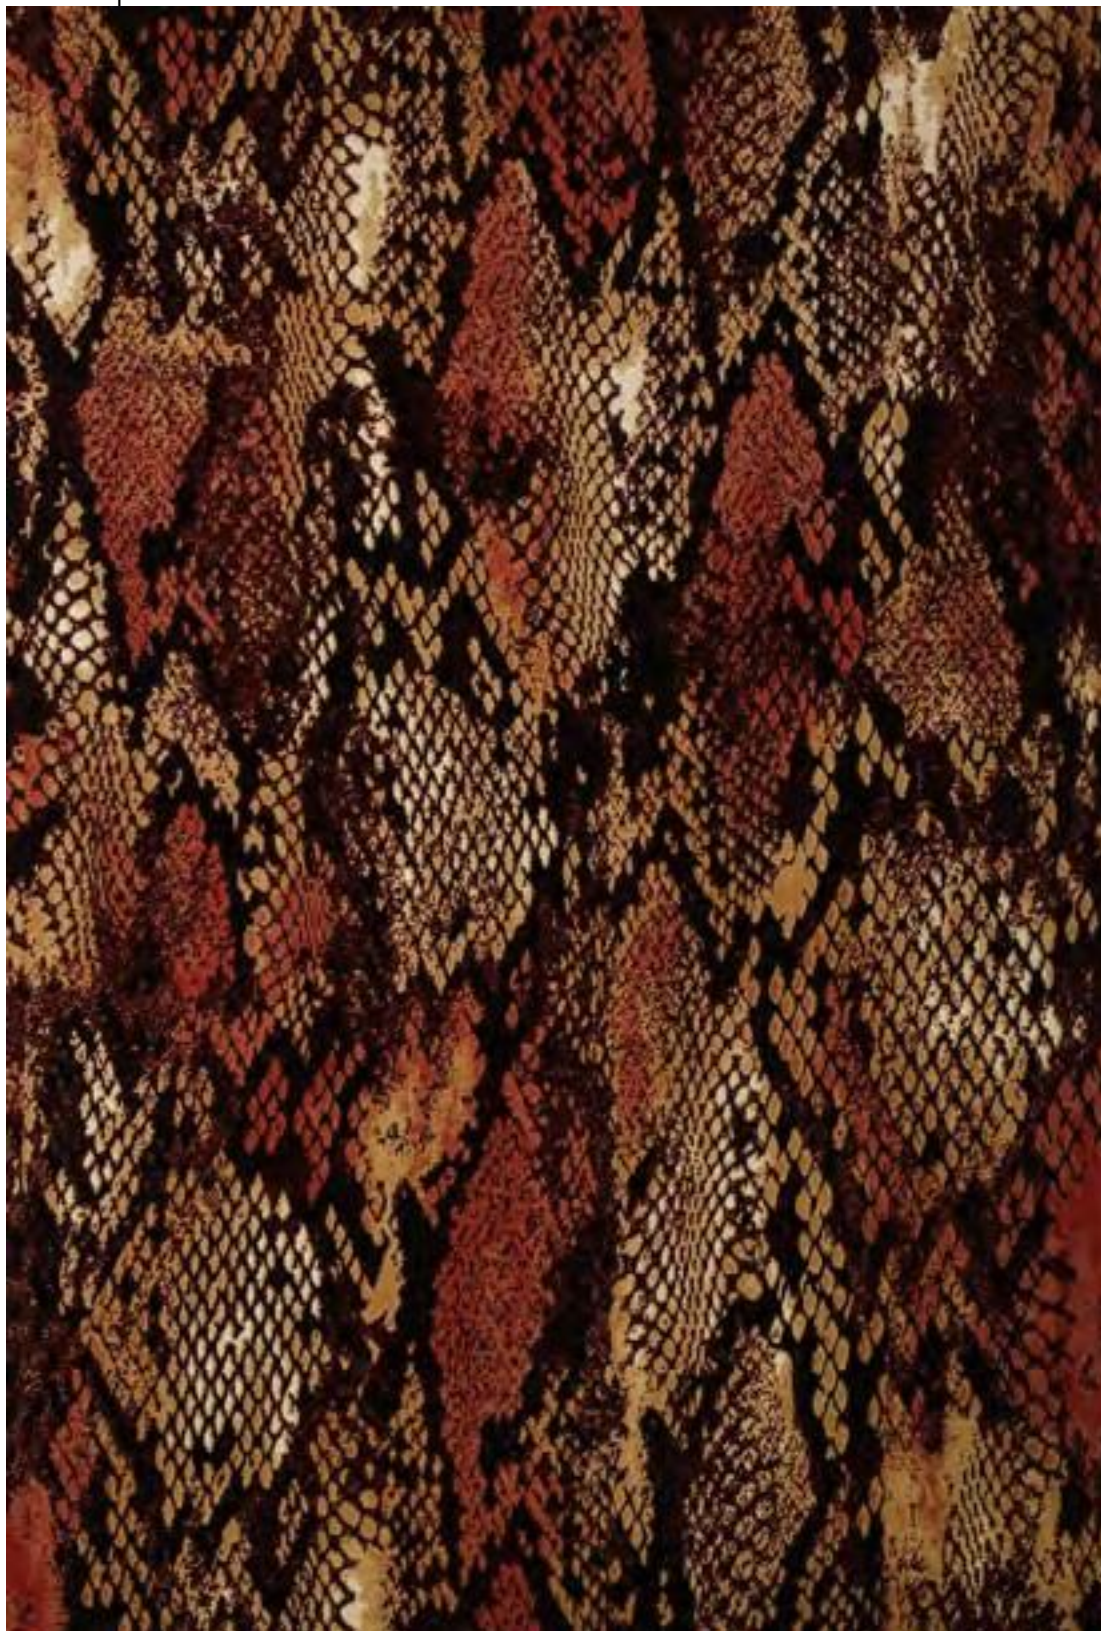

PALMA | VENETIAN RED

470029-AF300

Pile Height 10.5 mm

Code	Price	Stock	Size	JD
S-2436	9250/-	19	2.6 Ft X 4.5 Ft	On Order
M-2437	16850/-	21	3.9 Ft X 5.5 Ft	On Order
L-2438	29900/-	23	5.2 Ft X 7.5 Ft	On Order
XL-2439	47850/-	8	6.5 Ft X 9.5 Ft	On Order
XXL-2440	65350/-	2	7.8 Ft X 10.8 Ft	On Order

* Standard sizes are mentioned & may vary +/- 5%
* Sizes - Feet to Cm (2.5x5 ft - 80x150 cms, 4x6 ft - 120x170 cms, 5x7.5 ft - 160x230 cms, 6x9 ft - 200x290 cms, 8x11 ft - 240x340 cms, Round 4 ft - 120 cm Dia, Round 5 ft - 160 cms Dia, Round 6 ft - 200 cms Dia.)