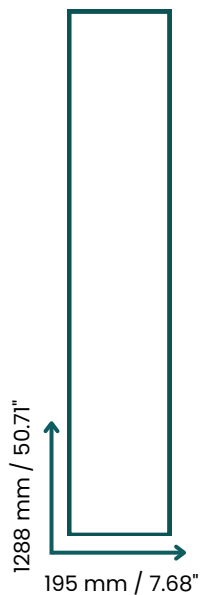

**Thickness:**

10 mm

**Format:**

1288 x 195 mm | 50.71" x 7.68"

**Lock:**

1clic 2go pure+

**K479 ESPRESSO CARPENTER OAK**

<b>AC5</b> ★★★★★	moisture resistant		32	23
4	30 YEARS			
	A/R10	<b>m.re!</b> moisture resistance technology		<b>1clic 2go pure</b> 

**8155 APPALACHIAN HICKORY**

**Thickness:**

10 mm

**Format:**

1288 x 195 mm | 50.71" x 7.68"

**Lock:**

1click 2go pure+

**8155 APPALACHIAN HICKORY**

1clic 2go pure

A/R10

m.re!  
moisture resistance technology

**8156 RED RIVER HICKORY**

**Thickness:**

10 mm

**Format:**

1288 x 195 mm | 50.71" x 7.68"

10 mm

**Format:**

1288 x 195 mm | 50.71" x 7.68"

**Lock:**

1clic 2go pure+

**5537 TAWNY CHESTNUT**

<b>AC5</b> ★★★★★	moisture resistant		32	23
4	30 YEARS			
	A/R10	<b>m.re!</b> moisture resistance technology		<b>1clic 2go pure</b> 