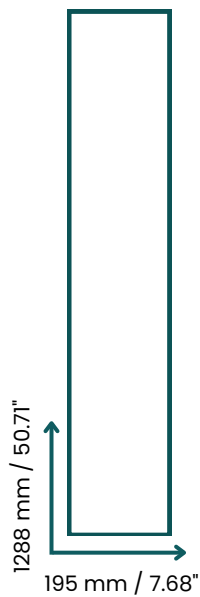

5947 HISTORIC OAK

AC5 ★★★★★	moisture resistant		32	23
4	30 YEARS			
	A/R10	m.re! moisture resistance technology		1clic 2go pure