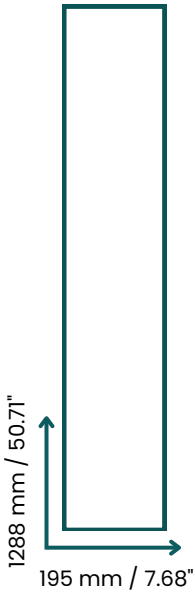

K665 COPPER ETHEREAL OAK

AC5 ★★★★★	<i>moisture resistant</i>		32 	23
4	30 YEARS			
		m.re! moisture resistance technology	1clic 2go pure 	

A/R10

MADE IN GERMANY