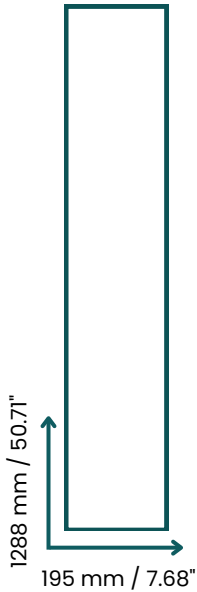

## everyone's favourite flooring

- **Plank Size:** 1288 x 195 x 10 mm
- **1 Box :** 18.923 sqft : 7 planks / Box
- **Authentic Embossed**
- **Class 23** For heavy usage in domestic areas
- **Class 32** For normal usage in commercial areas.
- **AC5**
- **Guaranteed** for 30 years
- **Real groove** Bevelled edges on all four sides
- **A.B.C.** Anti Bacterial Coating

**Thickness:**

10 mm

**Format:**

1288 x 195 mm | 50.71" x 7.68"

**Lock:**

1clic 2go pure+

**K479 ESPRESSO CARPENTER OAK**

<b>AC5</b> ★★★★★	moisture resistant		32	23
4	30 YEARS			
	A/R10	<b>m.re!</b> moisture resistance technology		<b>1clic 2go pure</b> 

**8155 APPALACHIAN HICKORY**

**Thickness:**

10 mm

**Format:**

1288 x 195 mm | 50.71" x 7.68"

**Lock:**

1click 2go pure+

**8155 APPALACHIAN HICKORY**

<b>AC5</b> ★★★★★	moisture resistant		32	23
4	30 YEARS			
	A/R10	<b>m.re!</b> moisture resistance technology		1click 2go pure

**K665 COPPER ETHEREAL OAK**

**Thickness:**

10 mm

**Format:**

1288 x 195 mm | 50.71" x 7.68"