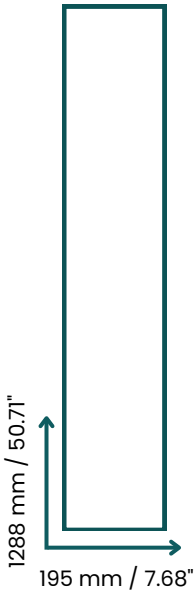

## everyone's favourite flooring

- **Plank Size:** 1288 x 195 x 10 mm
- **1 Box :** 18.923 sqft : 7 planks / Box
- **Authentic Embossed**
- **Class 23** For heavy usage in domestic areas
- **Class 32** For normal usage in commercial areas.
- **AC5**
- **Guaranteed** for 30 years
- **Real groove** Bevelled edges on all four sides
- **A.B.C.** Anti Bacterial Coating

**Thickness:**

10 mm

**Format:**

1288 x 195 mm | 50.71" x 7.68"

**Lock:**

1clic 2go pure+

**K479 ESPRESSO CARPENTER OAK**

<b>AC5</b> ★★★★★	moisture resistant		32	23
4	30 YEARS			
	A/R10	<b>m.re!</b> moisture resistance technology		<b>1clic 2go pure</b> 

**8155 APPALACHIAN HICKORY**

**Thickness:**

10 mm

**Format:**

1288 x 195 mm | 50.71" x 7.68"

**Lock:**

1click 2go pure+

**8155 APPALACHIAN HICKORY**

<b>AC5</b> ★★★★★	moisture resistant		32	23
4	30 YEARS			
	A/R10	<b>m.re!</b> moisture resistance technology		1click 2go pure

**K665 COPPER ETHEREAL OAK**

**Thickness:**

10 mm

**Format:**

1288 x 195 mm | 50.71" x 7.68"