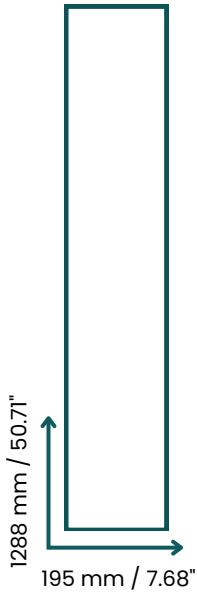

8156 RED RIVER HICKORY

- AC5 ★★★★★
- moisture resistant
- 32
- 23
- 4
- 30 YEARS
- 1clic 2go pure
- A/R10
- m.re! moisture resistance technology