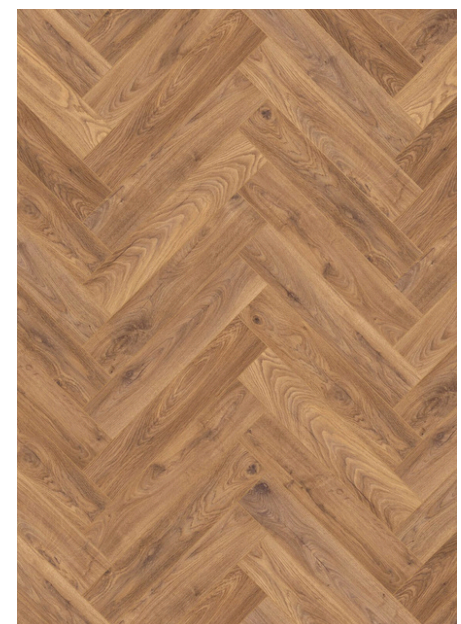

K 450 FIREBRAND OAK

Thickness:

8 mm

Format:

630 x 126 mm | 24.80" x 4.96"

Lock:

Fold Down

K450 FIREBRAND OAK