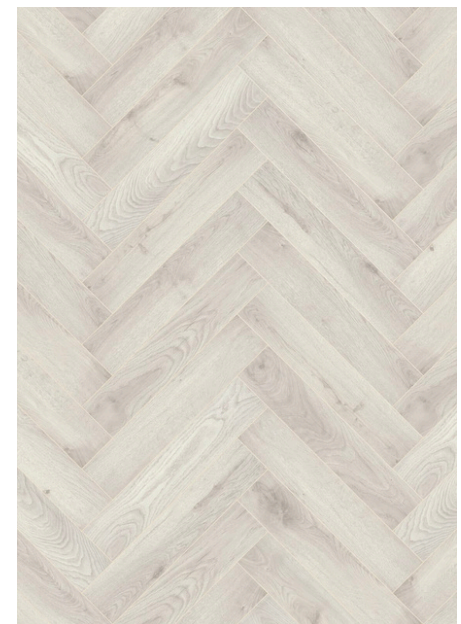

5953 CHANTILLY OAK

Thickness:

8 mm

Format:

630 x 126 mm | 24.80" x 4.96"

Lock:

Fold Down

5953 CHANTILLY OAK