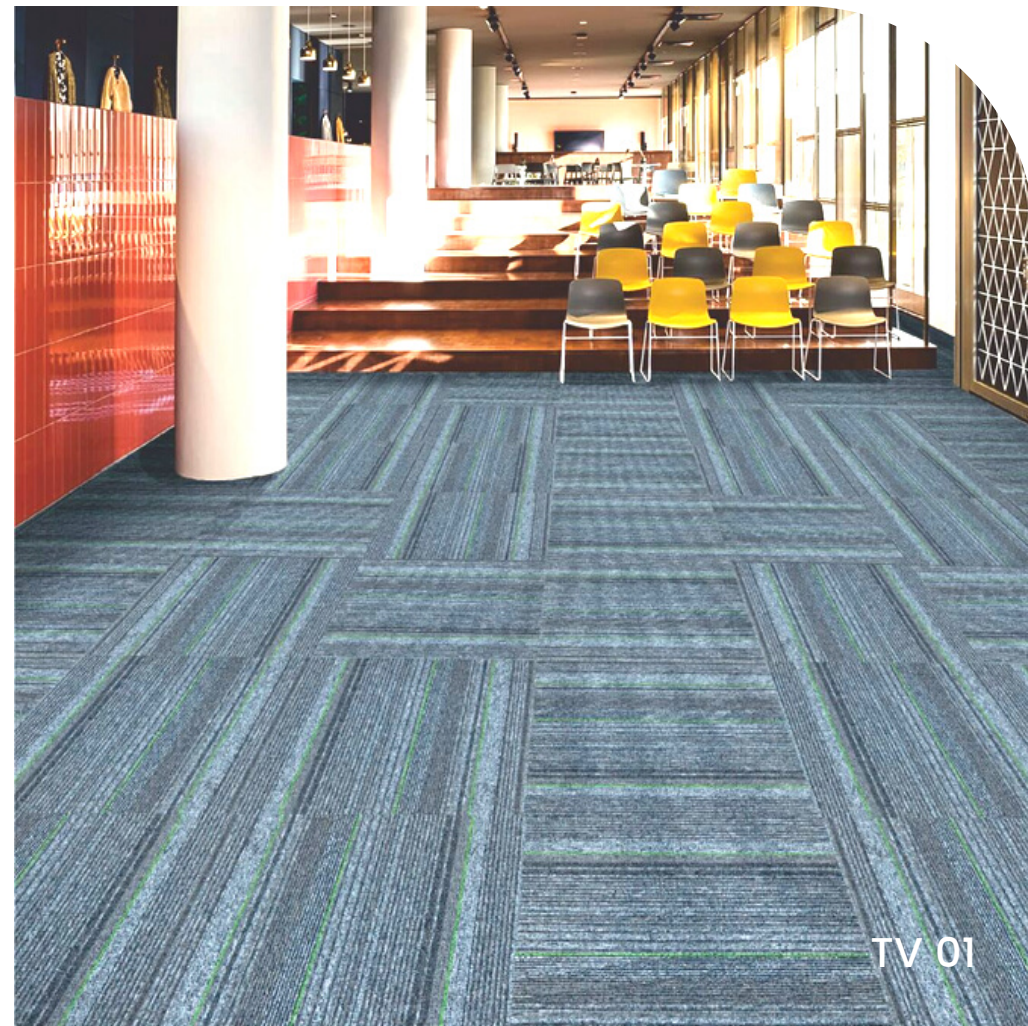

TV 01

SPECIFICATION

Style	TRAVELLER
Gauge	1/10
Construction	LEVEL LOOP PILE
Yarn	100% PP
Backing	EKOBAK (PVC Free)
Thickness	4mm
Tile Size	50cm x 50cm
Weight/Box	1600 GRAM
Quantity/Box	24 tiles (6 SQM)