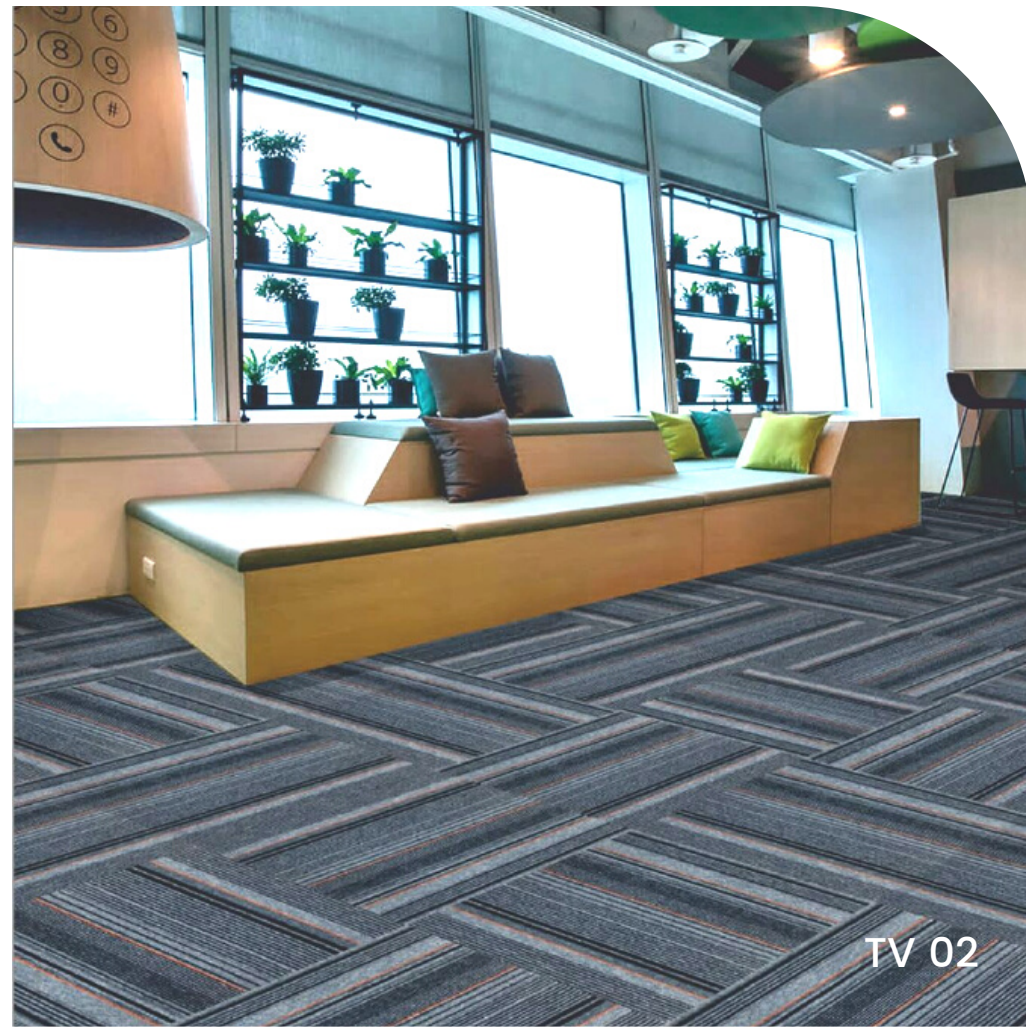

SPECIFICATION

Style	TRAVELLER
Gauge	1/10
Construction	LEVEL LOOP PILE
Yarn	100% PP
Backing	EKOBAK (PVC Free)
Thickness	4mm
Tile Size	50cm x 50cm
Weight/Box	1600 GRAM
Quantity/Box	24 tiles (6 SQM)