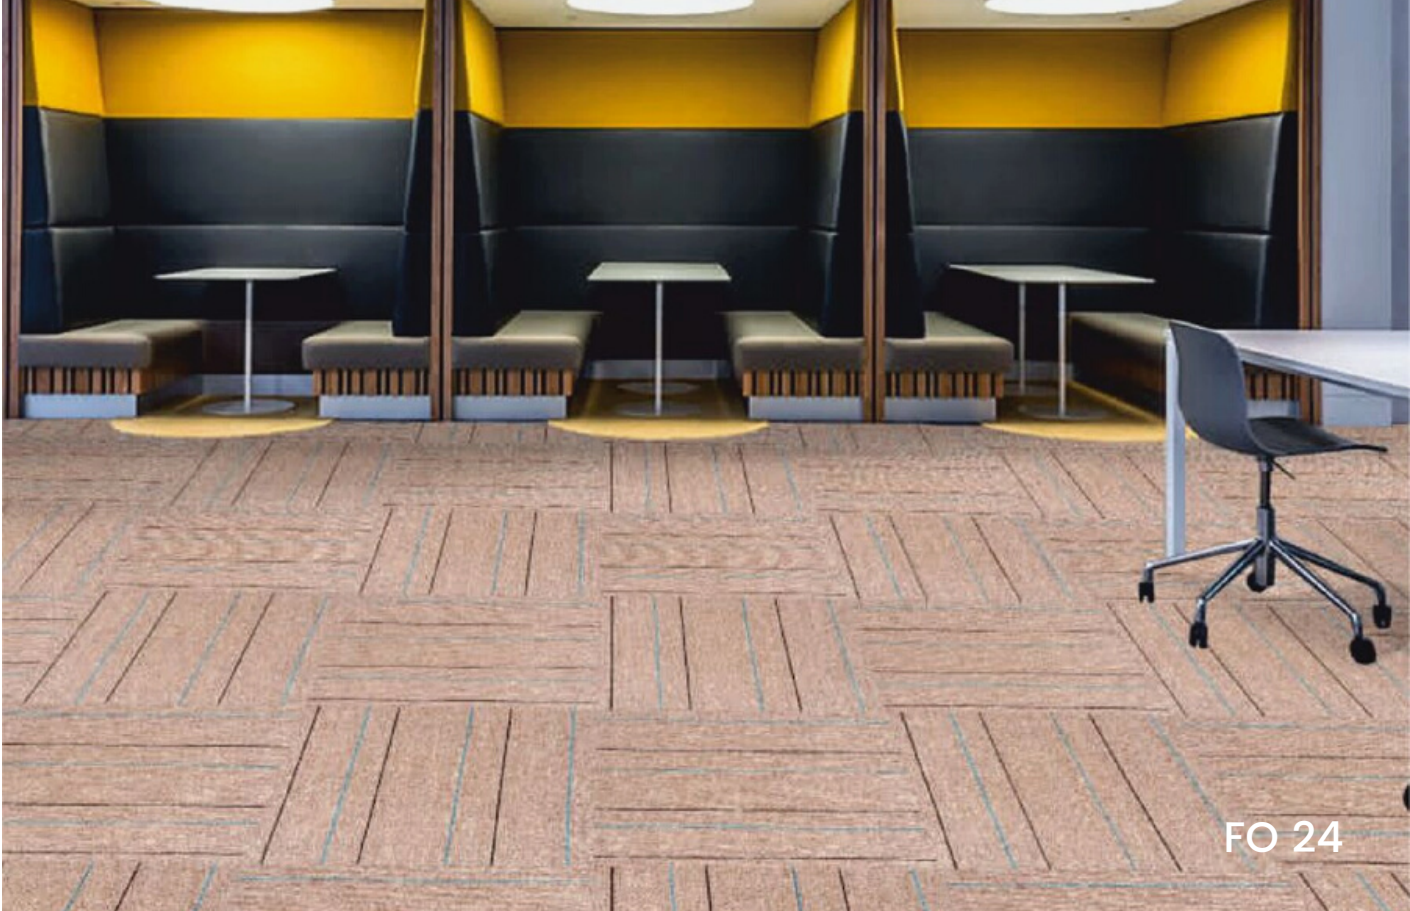

ROBRETOSTRECCI

Contract Carpet Tiles

www.robretostrecci.com

Grandeur of a simplistic design

FO 24