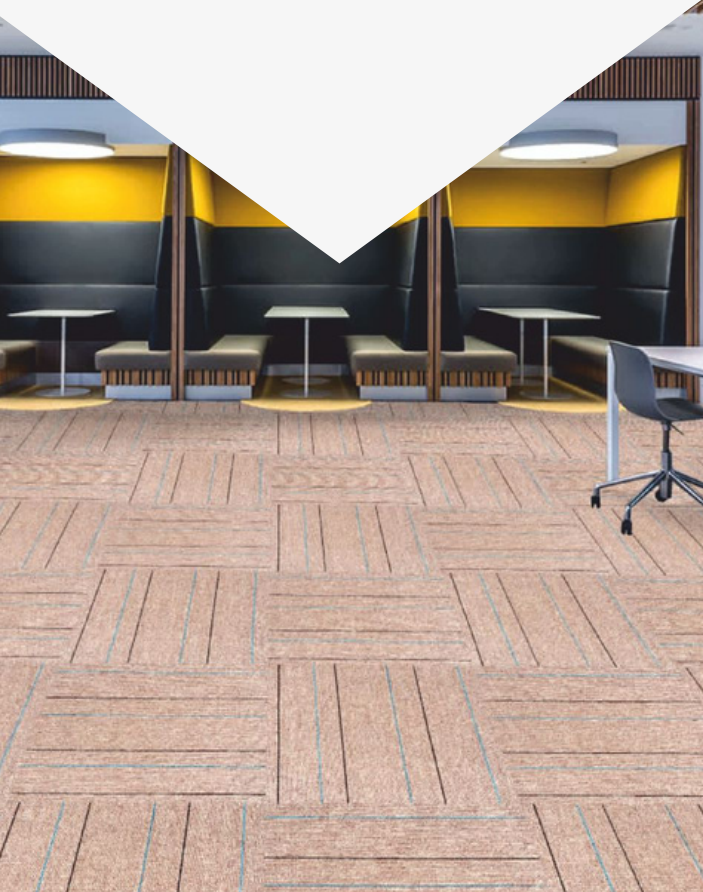

SIMPLICITY IS THE ULTIMATE SOPHISTICATION

Focus Carpet Tiles bring simplicity as an exact medium between too little and too much. Its finish and quality enrich the design which is apt for modern design.

The logo for Focus Carpet Tiles features the word "Focus" in a bold, black, sans-serif font. The letter "O" is a solid orange circle. The text is framed by four L-shaped corner brackets: the top-left and bottom-right are black, while the top-right and bottom-left are orange.

Focus

2023-24

ROBRETOSTRECCI
Contract Carpet Tiles

www.robretostrecci.com