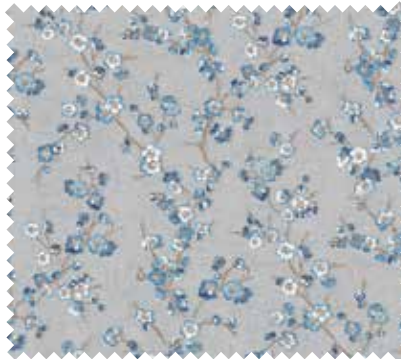

CVA95-495

Fabrex

Composition : 100% Polyester

GSM : 211

Wash care :

Width : 140 cms

Repeat : Hor 33.25 cms X Ver 66.5 cms

End Use : Curtain Cushion Roman Blinds