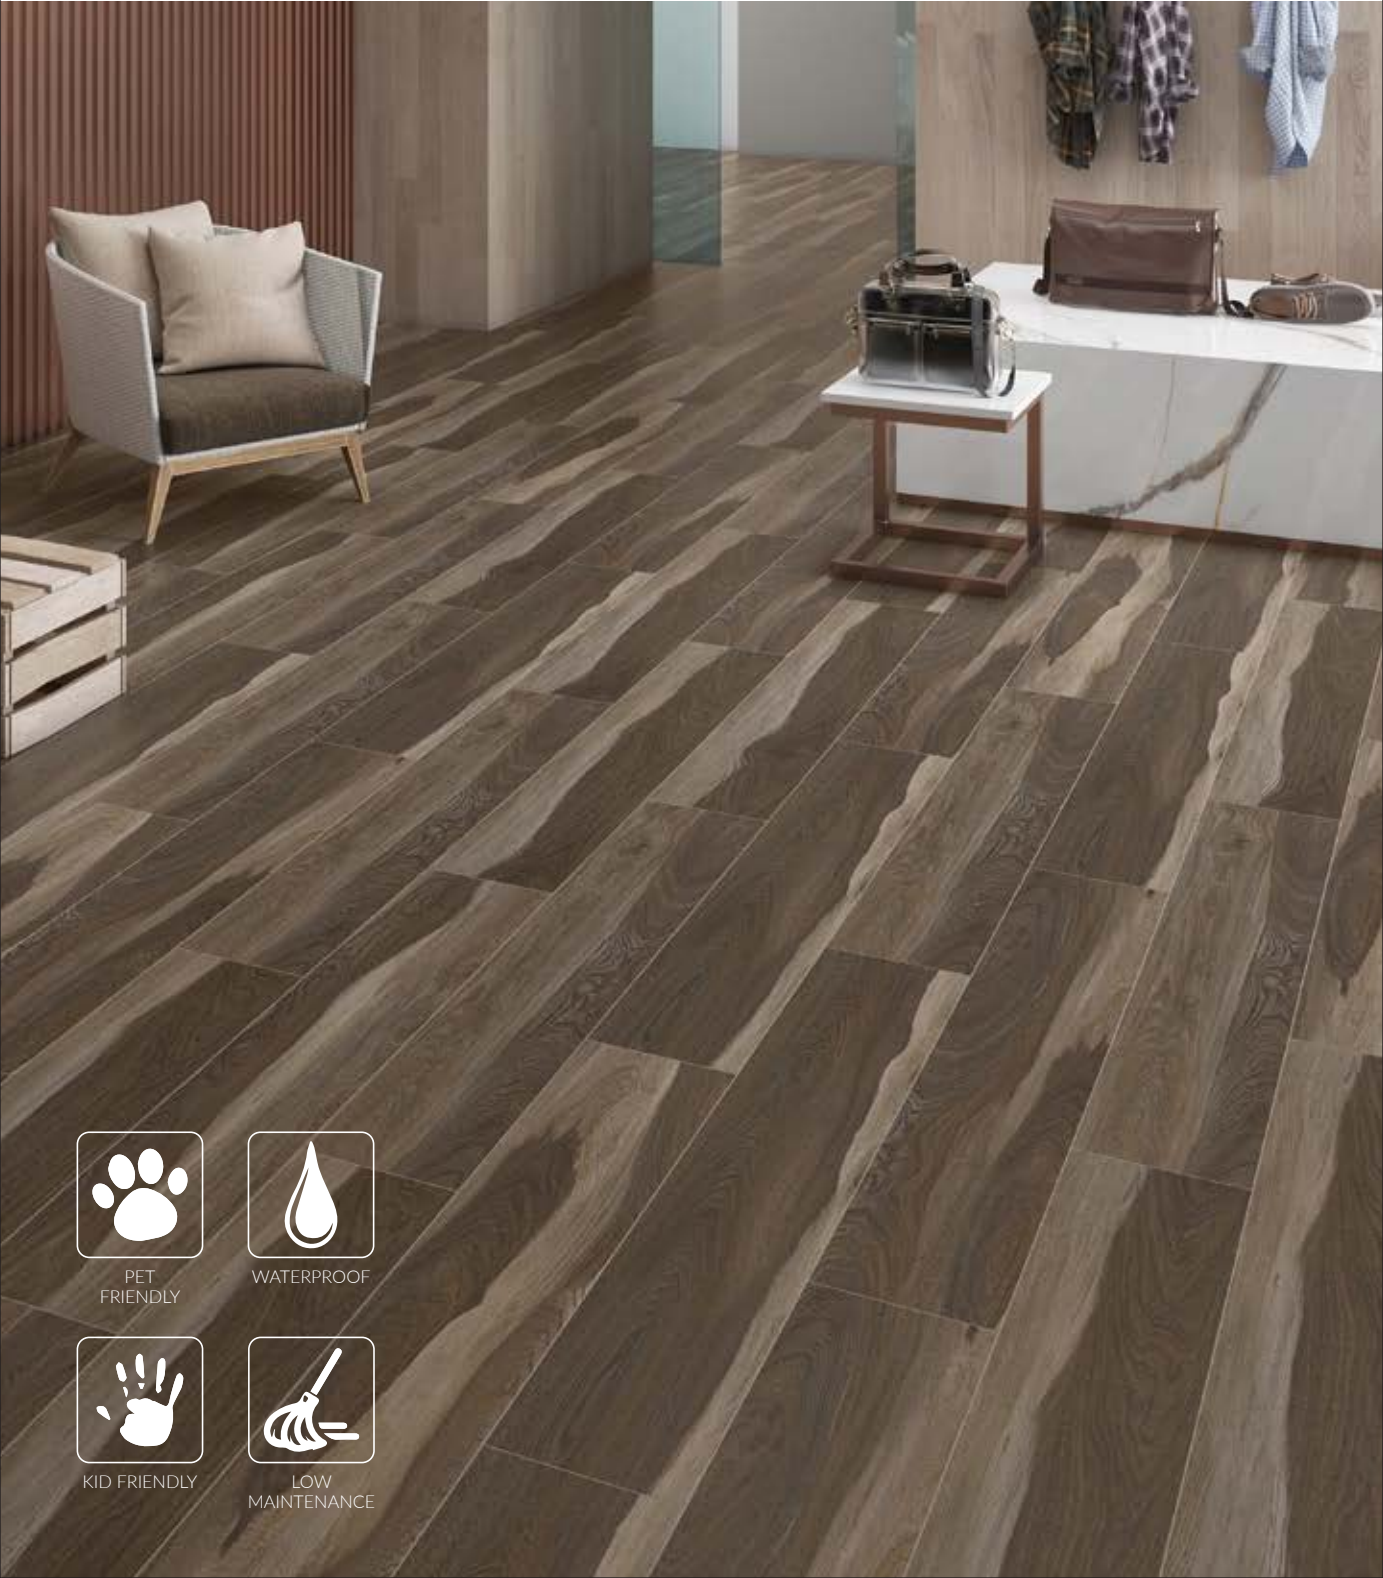

LOW
MAINTENANCE

AGED FERN | EX2001

PRIME FLOOR PRODUCT DETAILS

Wear layer	0.3 mm
Finish	Classic wood
Plank Size	7.25" x 48"
Thickness	4 mm
Construction	Heterogeneous
Installation	Uniclic Method

PET
FRIENDLY

WATERPROOF

KID FRIENDLY

LOW
MAINTENANCE

ACCURA WENGE | EX2002

PRIME FLOOR PRODUCT DETAILS

Wear layer	0.3 mm
Finish	Classic wood
Plank Size	7.25" x 48"
Thickness	4 mm
Construction	Heterogeneous
Installation	Uniclic Method