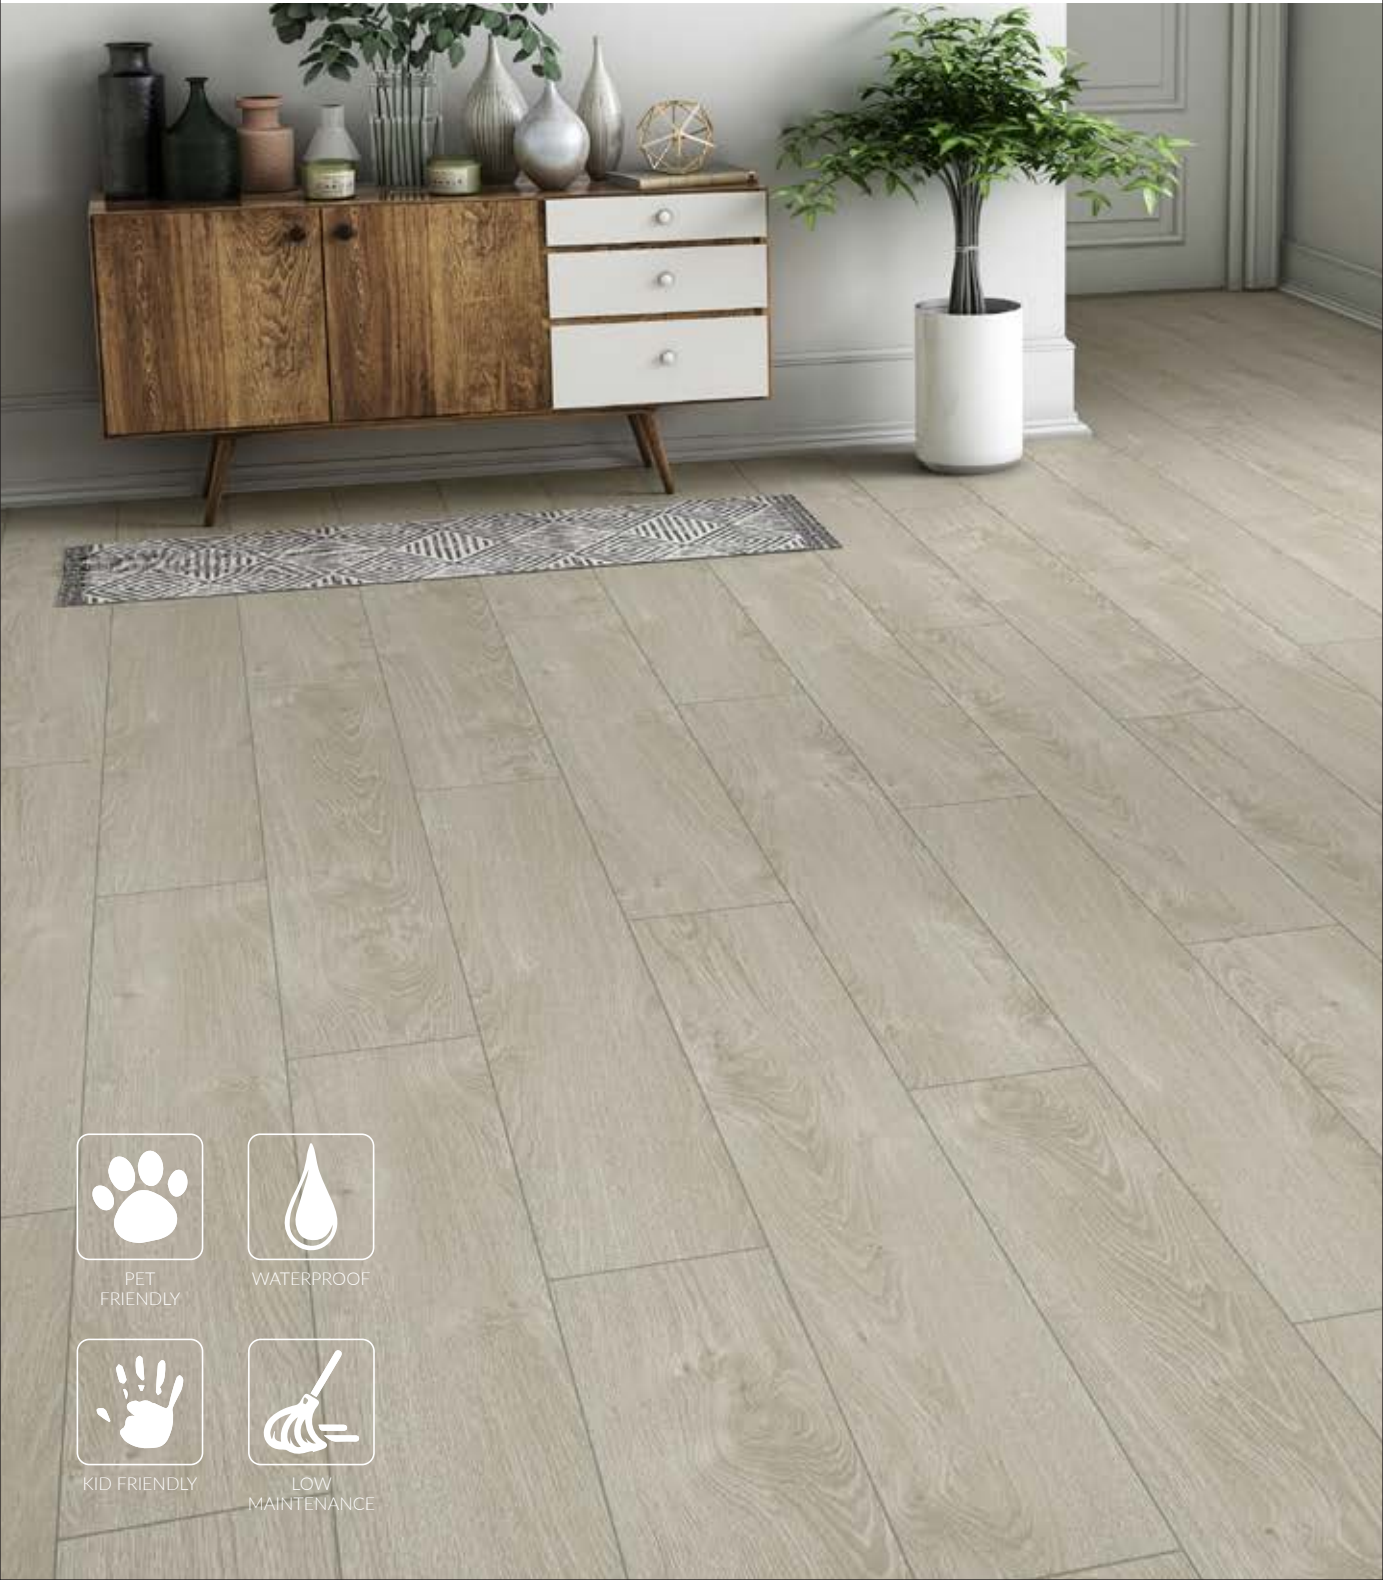

Prime Floors
SPC Flooring 4mm

SNOWY RIGATO | EX2007

PET
FRIENDLY

WATERPROOF

KID FRIENDLY

LOW
MAINTENANCE