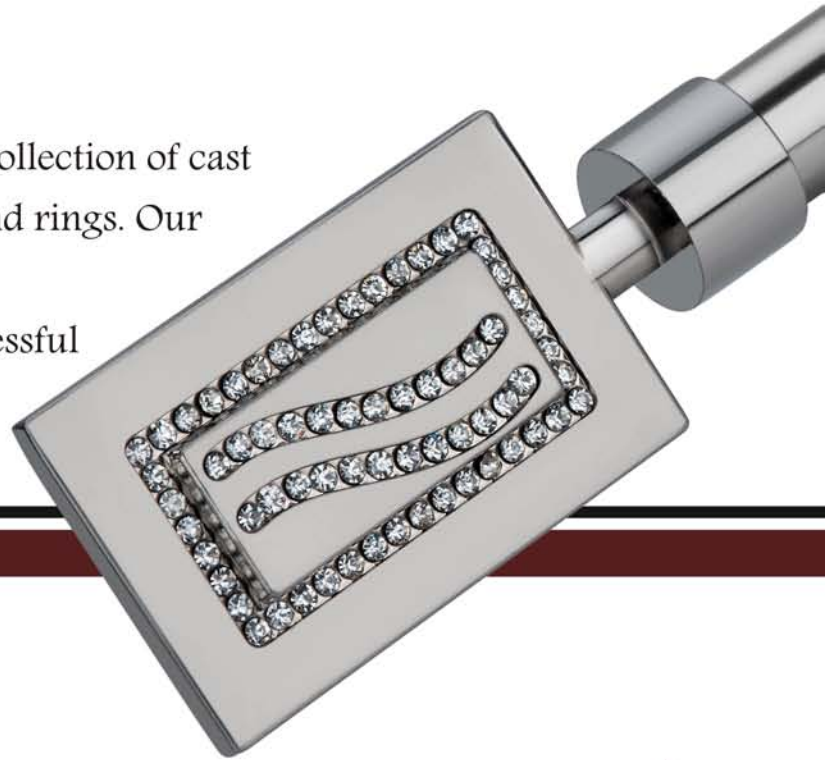

• **Oscar** - Ø - 22mm

• **Maestro** - Ø - 22mm

• **Random** - Ø - 22mm

Drapery
Styling made easy
Draperies Simplifies

The Finial Company offers an extensive collection of cast and forged steel finials, brackets, poles and rings. Our ability to customize nearly any steel item guarantees you'll find a unique and successful design for your window treatment.