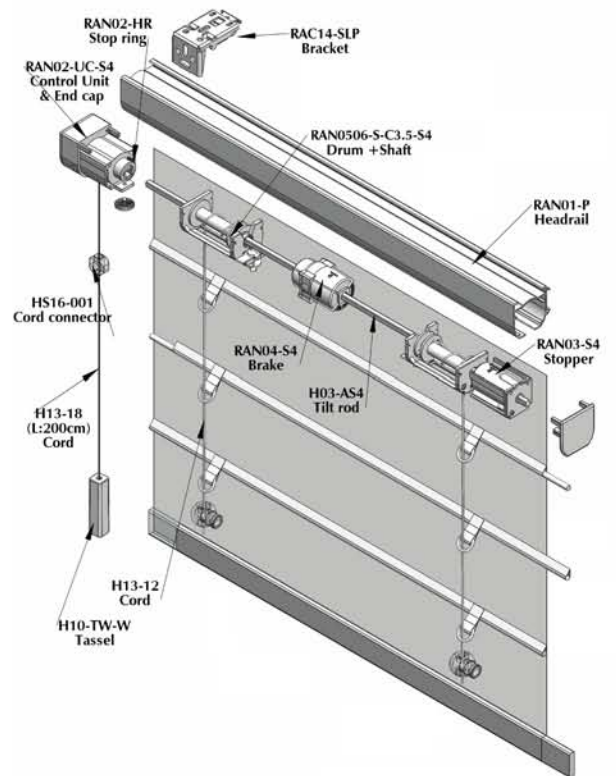

One Touch Roman Uni-cord