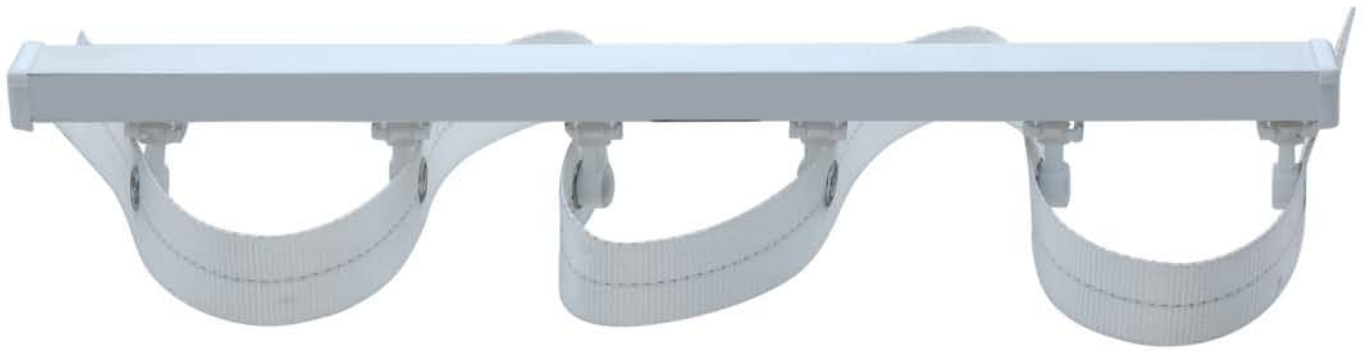

• Double Wall Bracket

• Ceiling Bracket

28mm Rod Tracks

• Satin

• Single Wall Bracket

• Antique Brass

• Double Wall Bracket

• Antique Copper

M-Track

• Corded

• Single Wall Bracket

• Manual

• Ceiling Bracket

• Magnetic Over Lapper

• Runner

• Double Wall Bracket

One Touch Roman Uni-cord

• Double Wall Bracket

• Single Wall Bracket

• Ceiling Bracket

• Application

• **Upper Adjust Bar**
Silver

• **T-Type Connector**
Plating Zinc

• **Connector**
Silver