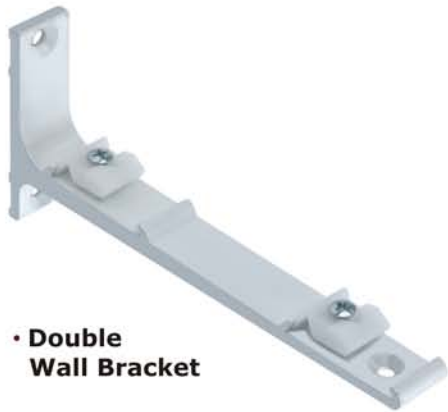

• Double Wall Bracket