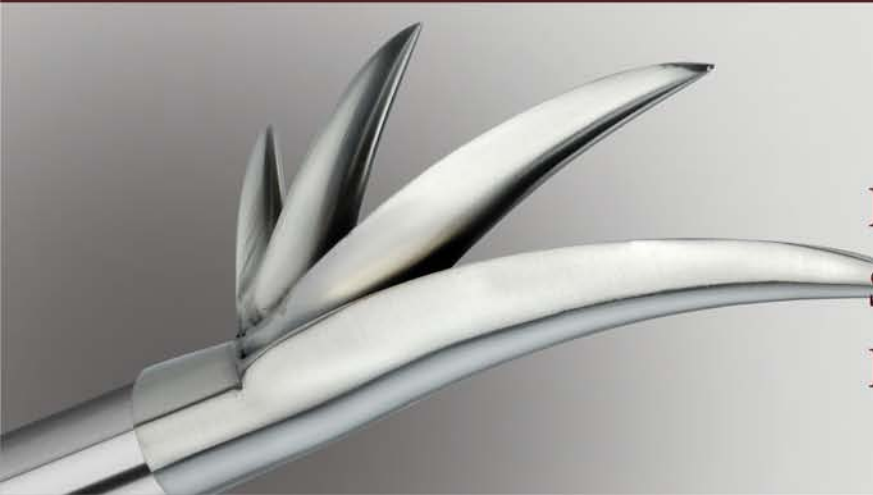

Drapery
Styling made easy
Draperies Simplifies