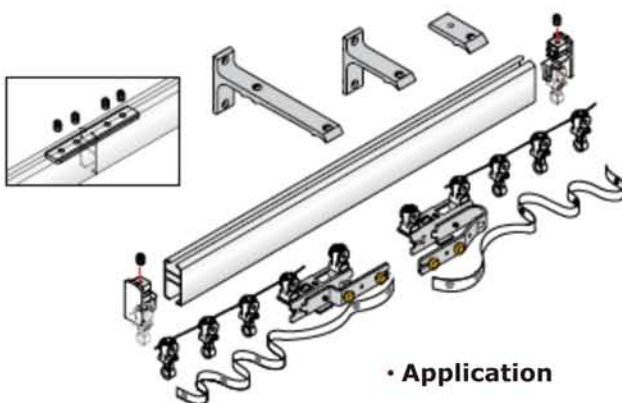

M-Track

• Corded

• Single Wall Bracket

• Manual

• Ceiling Bracket

• Magnetic Over Lapper

• Runner

• Double Wall Bracket

One Touch Roman Uni-cord

• Double Wall Bracket

• Single Wall Bracket

• Ceiling Bracket

• Application

• **Upper Adjust Bar**
Silver

• **T-Type Connector**
Plating Zinc

• **Connector**
Silver

• **Bottom Adjust Bar**
Silver

• **Connecting Bar**
Silver

• **Fixing Bolt**
Plating Zinc

• **Runner**
White

• **Cover**
White

• **Mountable Cover**
White

Separation System

Pelmet Tracks