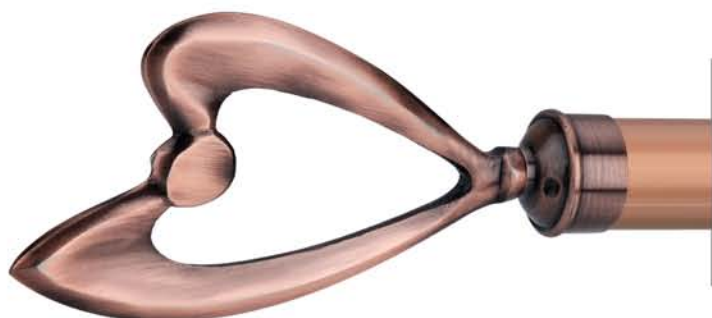

• Auro - Ø - 22mm

• Indus - Ø - 22mm

Elegance®

Copper
Antique
Series
22mm

SINGLE BRACKET

DOUBLE BRACKET

WALL TO WALL

END CAP

L BAY JOINTER

RING

RIBBED TIE BACK

SCRUB TIE BACK

ZORZIA TIE BACK

ROYAL BRACKET

• **Desire** - Ø - 22mm

• **Vento** - Ø - 22mm

• **Leaves** - Ø - 22mm

• **Gorgeous** - Ø - 22mm

• **Ellipse** - Ø - 22mm

• **Vega** - Ø - 22mm

• **Axis** - Ø - 22mm

• **Flora** - Ø - 22mm

• **Florette** - Ø - 22mm

• **Florida** - Ø - 22mm

• **Spatter** - Ø - 22mm

• **Royale** - Ø - 22mm

• **Matrix** - Ø - 22mm

• **Stella** - Ø - 22mm

• **Disco** - Ø - 22mm

Decorative Curtain Finials

Elegance®

• **Pinacle** - Ø - 22mm