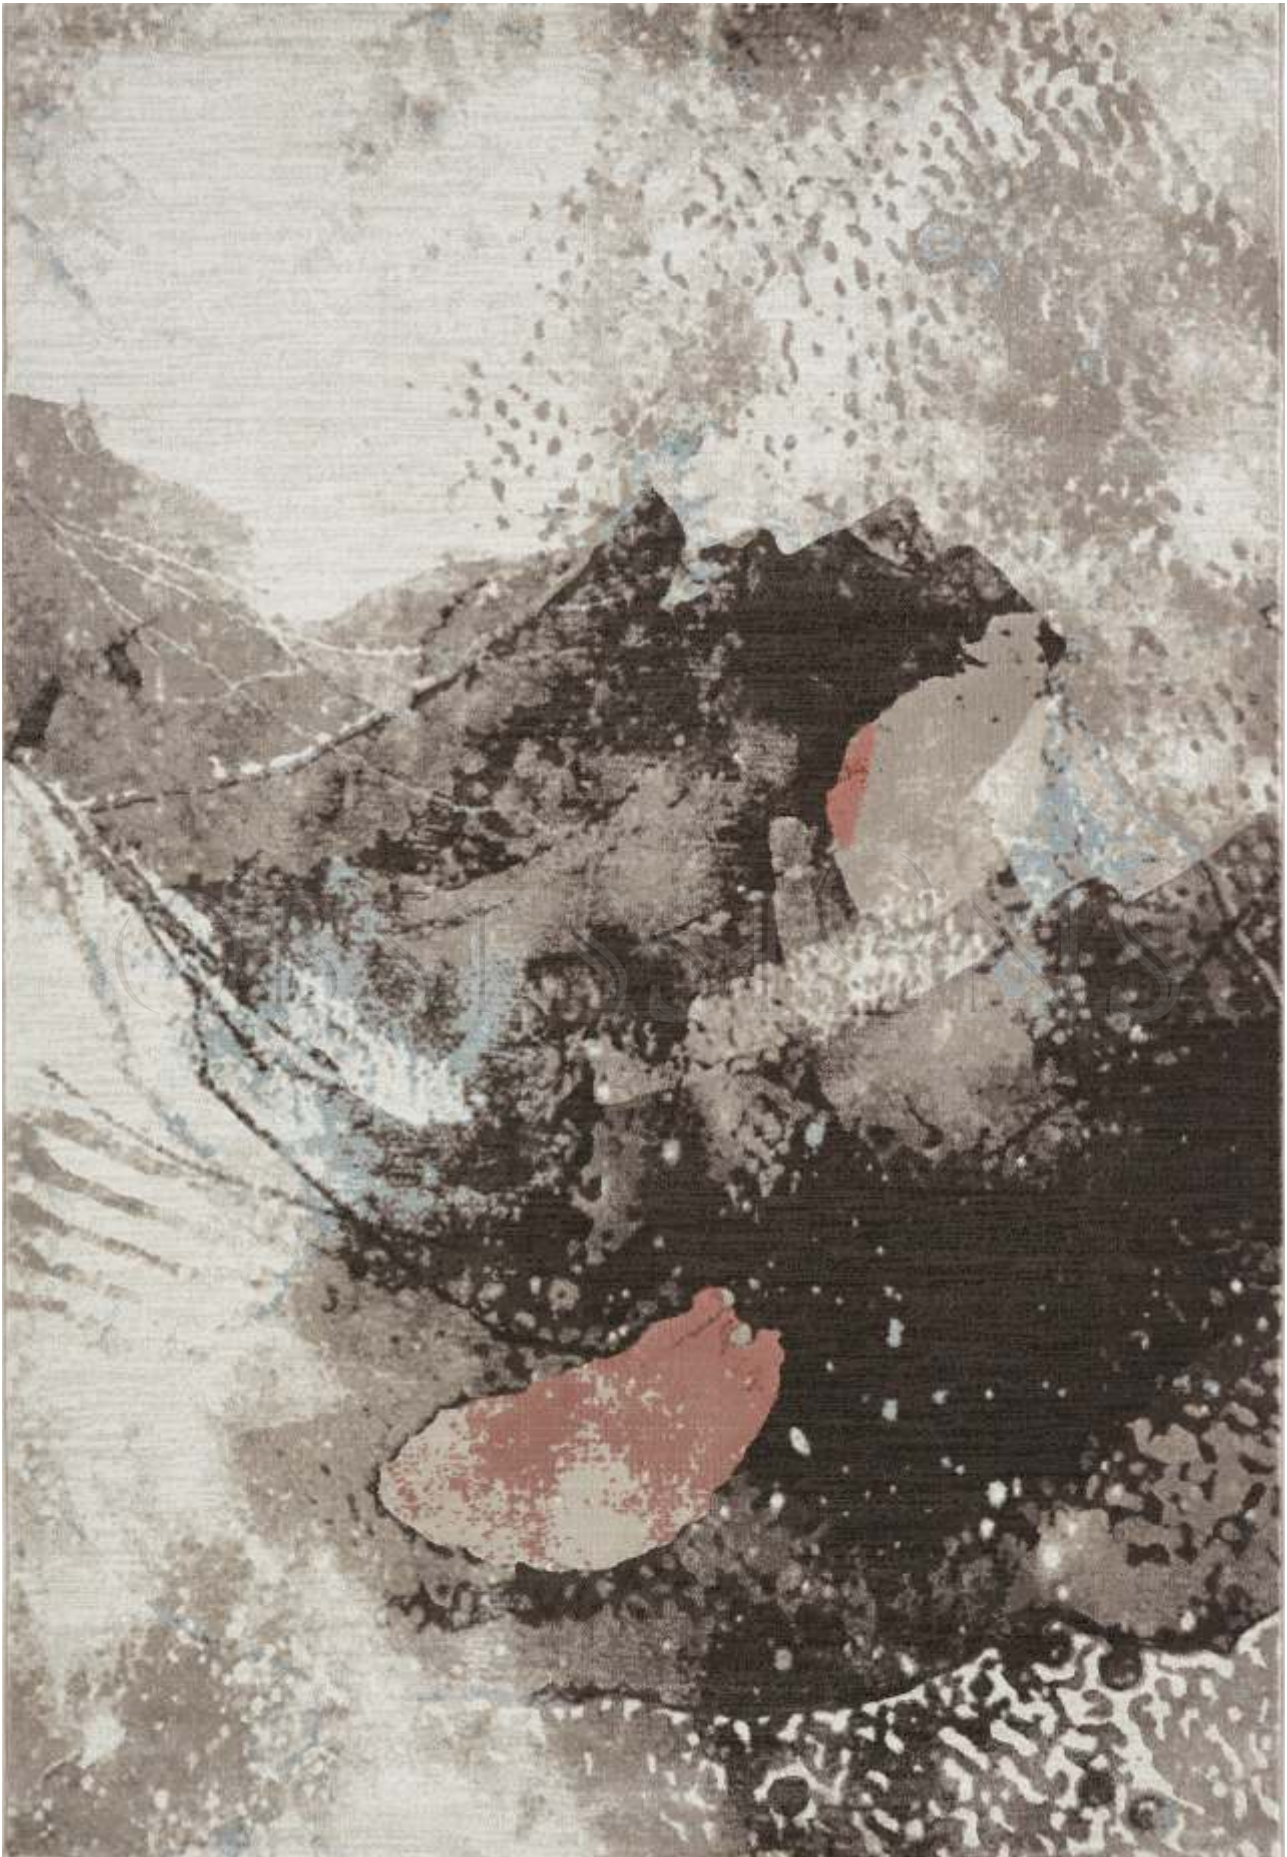

H65GA O0527